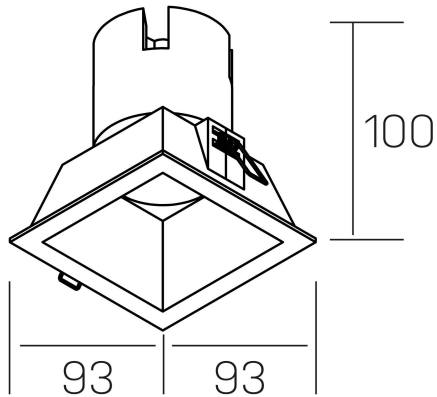

noon sq
K50805.01.RF.BK-BK.38.ST.8.30.D1

GENERAL DETAILS

INSTALLATION	recessed with frame
FINISHES ALUMINIUM	Black-Black
LIGHT DIRECTION	Fixed
BEAM ANGLE	38°
INT/EXT IP DEGREE	IP 23
MATERIAL	Aluminio/Polycarbonato
IK DEGREE	IK03
UTILIZATION	Indoor
WARRANTY	3 years

ELECTRICAL DETAILS

LAMP	LED
POWER	10W
COLOUR TEMPERATURE	3000K
LUMINOUS FLUX	900 lm
EFFICACY DIMMING	86 Lm/W
DIMABLE	1.10v
DRIVER	Remote
CLASS PROTECTION	II
COLOUR RENDERING INDEX	CRI >80
VOLTAGE	220-240 V
FRECUENCIA	50-60 Hz
CURRENT INTENSITY	250 mA
LIFE TIME	35.000 h

GENERAL DIMENSIONS

DIMENSIONS	93×93 mm
CUT OUT	85×85 mm
HEIGHT	h 100 mm
DIMENSIONES DE EMBALAJE	110 × 105 × 120 mm
PESO NETO	0.25

*Please might expect a max.15% figure reduction in finishes other than white