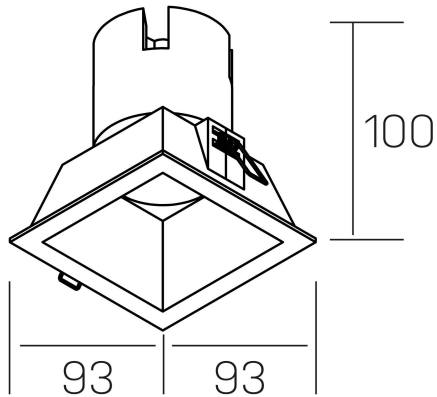

noon sq
K50805.01.RF.BK-BK.38.ST.8.30.D1

GENERAL DETAILS

INSTALLATION	recessed with frame
FINISHES ALUMINIUM	Black-Black
LIGHT DIRECTION	Fixed
BEAM ANGLE	38°
INT/EXT IP DEGREE	IP 23
MATERIAL	Aluminio/Polycarbonato
IK DEGREE	IK03
UTILIZATION	Indoor
WARRANTY	3 years

ELECTRICAL DETAILS

LAMP	LED
POWER	10W
COLOUR TEMPERATURE	3000K
LUMINOUS FLUX	900 lm
EFFICACY DIMMING	86 Lm/W
DIMABLE	1.10v
DRIVER	Remote
CLASS PROTECTION	II
COLOUR RENDERING INDEX	CRI >80
VOLTAGE	220-240 V
FRECUENCIA	50-60 Hz
CURRENT INTENSITY	250 mA
LIFE TIME	50.000 h

GENERAL DIMENSIONS

DIMENSIONS	93×93 mm
CUT OUT	85×85 mm
HEIGHT	h 100 mm
DIMENSIONES DE EMBALAJE	110 × 105 × 120 mm
PESO NETO	0.25

*Please might expect a max.15% figure reduction in finishes other than white