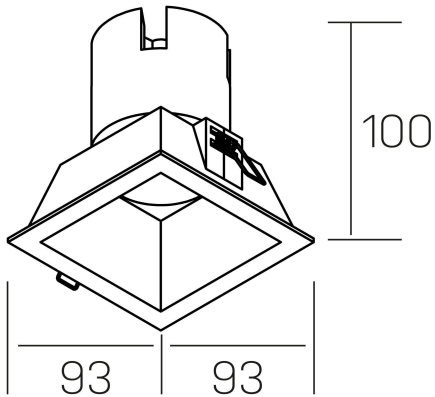

**noon sq**  
K50805.01.RF.BK-BK.38.ST.8.30.DA

## GENERAL DETAILS

INSTALLATION	recessed with frame
FINISHES ALUMINIUM	Black-Black
LIGHT DIRECTION	Fixed
BEAM ANGLE	38°
INT/EXT IP DEGREE	IP 23
MATERIAL	Aluminio/Polycarbonato
IK DEGREE	IK03
UTILIZATION	Indoor
WARRANTY	3 years

## ELECTRICAL DETAILS

LAMP	LED
POWER	10W
COLOUR TEMPERATURE	3000K
LUMINOUS FLUX	900 lm
EFFICACY DIMMING	86 Lm/W
DIMABLE	DALI
DRIVER	Remote
CLASS PROTECTION	II
COLOUR RENDERING INDEX	CRI >80
VOLTAGE	220-240 V
FRECUENCIA	50-60 Hz
CURRENT INTENSITY	250 mA
LIFE TIME	35.000 h

## GENERAL DIMENSIONS

DIMENSIONS	93×93 mm
CUT OUT	85×85 mm
HEIGHT	h 100 mm
DIMENSIONES DE EMBALAJE	110 × 105 × 120 mm
PESO NETO	0.25

\*Please might expect a max.15% figure reduction in finishes other than white