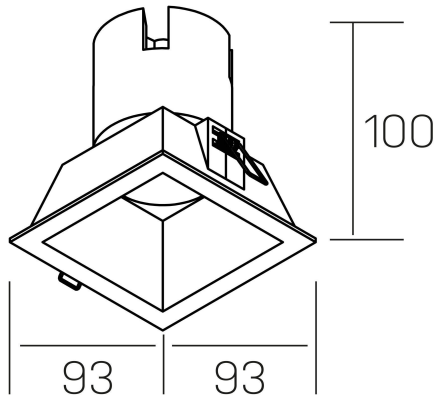

noon sq
K50805.01.RF.BK-BK.38.ST.8.30.DA

GENERAL DETAILS

INSTALLATION	recessed with frame
FINISHES ALUMINIUM	Black-Black
LIGHT DIRECTION	Fixed
BEAM ANGLE	38°
INT/EXT IP DEGREE	IP 23
MATERIAL	Aluminio/Polycarbonato
IK DEGREE	IK03
UTILIZATION	Indoor
WARRANTY	3 years

ELECTRICAL DETAILS

LAMP	LED
POWER	10W
COLOUR TEMPERATURE	3000K
LUMINOUS FLUX	900 lm
EFFICACY DIMMING	86 Lm/W
DIMABLE	DALI
DRIVER	Remote
CLASS PROTECTION	II
COLOUR RENDERING INDEX	CRI >80
VOLTAGE	220-240 V
FRECUENCIA	50-60 Hz
CURRENT INTENSITY	250 mA
LIFE TIME	50.000 h

GENERAL DIMENSIONS

DIMENSIONS	93×93 mm
CUT OUT	85×85 mm
HEIGHT	h 100 mm
DIMENSIONES DE EMBALAJE	110 × 105 × 120 mm
PESO NETO	0.25

*Please might expect a max.15% figure reduction in finishes other than white