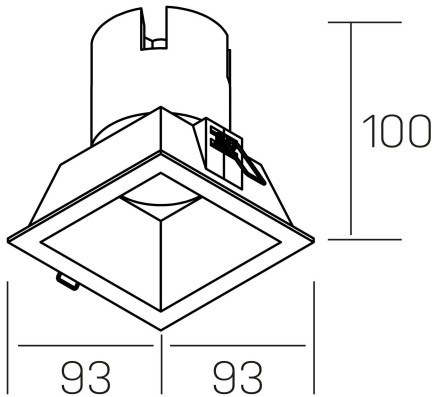

noon sq
K50805.01.RF.BK-BK.38.ST.8.30.DA

GENERAL DETAILS

INSTALLATION	recessed with frame
FINISHES ALUMINIUM	Black-Black
LIGHT DIRECTION	Fixed
BEAM ANGLE	38°
INT/EXT IP DEGREE	IP 23
MATERIAL	Aluminio/Polycarbonato
IK DEGREE	IK03
UTILIZATION	Indoor
WARRANTY	3 years

ELECTRICAL DETAILS

LAMP	LED
POWER	10W
COLOUR TEMPERATURE	3000K
LUMINOUS FLUX	900 lm
EFFICACY DIMMING	86 Lm/W
DIMABLE	DALI
DRIVER	Remote
CLASS PROTECTION	II
COLOUR RENDERING INDEX	CRI >80
VOLTAGE	220-240 V
FRECUENCIA	50-60 Hz
CURRENT INTENSITY	250 mA
LIFE TIME	35.000 h

GENERAL DIMENSIONS

DIMENSIONS	93×93 mm
CUT OUT	85×85 mm
HEIGHT	h 100 mm
DIMENSIONES DE EMBALAJE	110 × 105 × 120 mm
PESO NETO	0.25

*Please might expect a max.15% figure reduction in finishes other than white