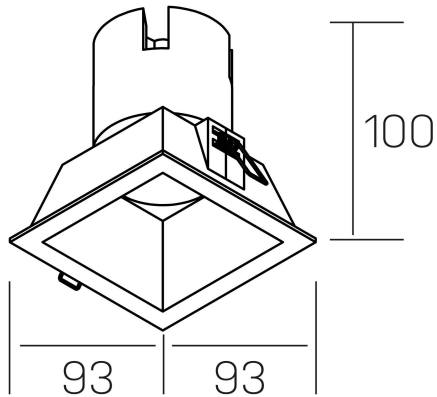

noon sq
K50805.01.RF.BK-BK.38.ST.8.30.PC

GENERAL DETAILS

INSTALLATION	recessed with frame
FINISHES ALUMINIUM	Black-Black
LIGHT DIRECTION	Fixed
BEAM ANGLE	38°
INT/EXT IP DEGREE	IP 23
MATERIAL	Aluminio/Polycarbonato
IK DEGREE	IK03
UTILIZATION	Indoor
WARRANTY	3 years

ELECTRICAL DETAILS

LAMP	LED
POWER	10W
COLOUR TEMPERATURE	3000K
LUMINOUS FLUX	900 lm
EFFICACY DIMMING	86 Lm/W
DIMABLE	PHASE CUT
DRIVER	Remote
CLASS PROTECTION	II
COLOUR RENDERING INDEX	CRI >80
VOLTAGE	220-240 V
FRECUENCIA	50-60 Hz
CURRENT INTENSITY	250 mA
LIFE TIME	35.000 h

GENERAL DIMENSIONS

DIMENSIONS	93×93 mm
CUT OUT	85×85 mm
HEIGHT	h 100 mm
DIMENSIONES DE EMBALAJE	110 × 105 × 120 mm
PESO NETO	0.25

*Please might expect a max.15% figure reduction in finishes other than white