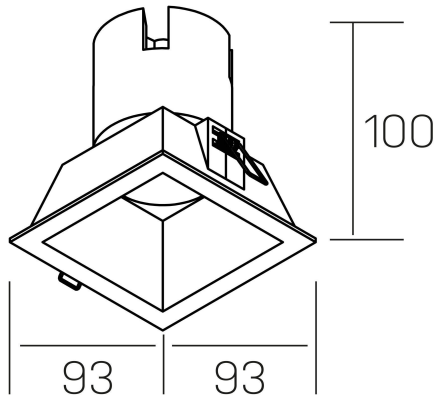

**noon sq**  
K50805.01.RF.BK-BK.38.ST.8.30.PC

## GENERAL DETAILS

INSTALLATION	recessed with frame
FINISHES ALUMINIUM	Black-Black
LIGHT DIRECTION	Fixed
BEAM ANGLE	38°
INT/EXT IP DEGREE	IP 23
MATERIAL	Aluminio/Polycarbonato
IK DEGREE	IK03
UTILIZATION	Indoor
WARRANTY	3 years

## ELECTRICAL DETAILS

LAMP	LED
POWER	10W
COLOUR TEMPERATURE	3000K
LUMINOUS FLUX	900 lm
EFFICACY DIMMING	86 Lm/W
DIMABLE	PHASE CUT
DRIVER	Remote
CLASS PROTECTION	II
COLOUR RENDERING INDEX	CRI >80
VOLTAGE	220-240 V
FRECUENCIA	50-60 Hz
CURRENT INTENSITY	250 mA
LIFE TIME	35.000 h

## GENERAL DIMENSIONS

DIMENSIONS	93×93 mm
CUT OUT	85×85 mm
HEIGHT	h 100 mm
DIMENSIONES DE EMBALAJE	110 × 105 × 120 mm
PESO NETO	0.25

\*Please might expect a max.15% figure reduction in finishes other than white