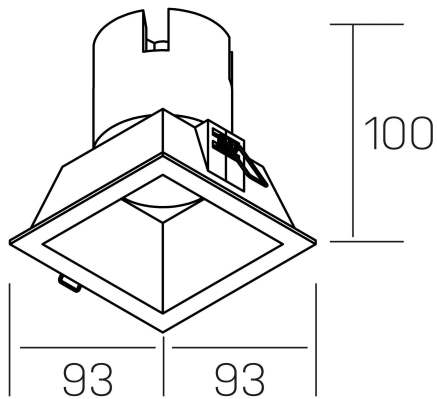

**noon sq**  
K50805.01.RF.BK-BK.38.ST.8.30.PC

## GENERAL DETAILS

INSTALLATION	recessed with frame
FINISHES ALUMINIUM	Black-Black
LIGHT DIRECTION	Fixed
BEAM ANGLE	38°
INT/EXT IP DEGREE	IP 23
MATERIAL	Aluminio/Polycarbonato
IK DEGREE	IK03
UTILIZATION	Indoor
WARRANTY	3 years

## ELECTRICAL DETAILS

LAMP	LED
POWER	10W
COLOUR TEMPERATURE	3000K
LUMINOUS FLUX	900 lm
EFFICACY DIMMING	86 Lm/W
DIMABLE	PHASE CUT
DRIVER	Remote
CLASS PROTECTION	II
COLOUR RENDERING INDEX	CRI >80
VOLTAGE	220-240 V
FRECUENCIA	50-60 Hz
CURRENT INTENSITY	250 mA
LIFE TIME	50.000 h

## GENERAL DIMENSIONS

DIMENSIONS	93×93 mm
CUT OUT	85×85 mm
HEIGHT	h 100 mm
DIMENSIONES DE EMBALAJE	110 × 105 × 120 mm
PESO NETO	0.25

\*Please might expect a max.15% figure reduction in finishes other than white