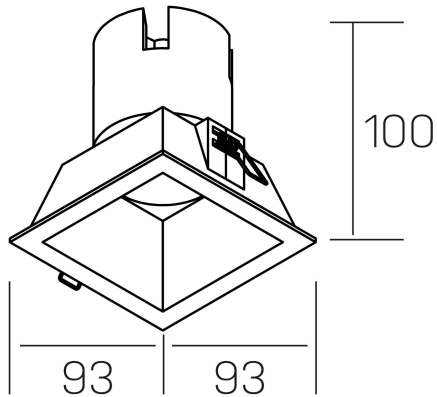

noon sq
K50805.01.RF.BK-BK.38.ST.8.30.PC

GENERAL DETAILS

| | |
|--------------------|------------------------|
| INSTALLATION | recessed with frame |
| FINISHES ALUMINIUM | Black-Black |
| LIGHT DIRECTION | Fixed |
| BEAM ANGLE | 38° |
| INT/EXT IP DEGREE | IP 23 |
| MATERIAL | Aluminio/Polycarbonato |
| IK DEGREE | IK03 |
| UTILIZATION | Indoor |
| WARRANTY | 5 years |

ELECTRICAL DETAILS

| | |
|------------------------|-----------|
| LAMP | LED |
| POWER | 10W |
| COLOUR TEMPERATURE | 3000K |
| LUMINOUS FLUX | 900 lm |
| EFFICACY DIMMING | 86 Lm/W |
| DIMABLE | PHASE CUT |
| DRIVER | Remote |
| CLASS PROTECTION | II |
| COLOUR RENDERING INDEX | CRI >80 |
| VOLTAGE | 220-240 V |
| CURRENT INTENSITY | 250 mA |
| LIFE TIME | 50.000 h |

GENERAL DIMENSIONS

| | |
|-------------------------|--------------------|
| DIMENSIONS | 93×93 mm |
| CUT OUT | 85x85 mm |
| HEIGHT | h 100 mm |
| DIMENSIONES DE EMBALAJE | 110 × 105 × 120 mm |
| PESO NETO | 0.25 |