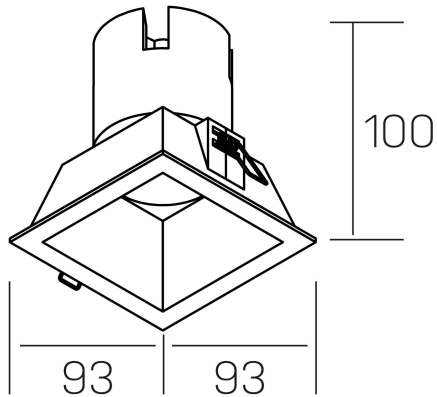

noon sq
K50805.01.RF.BK-BK.38.ST.8.30.PU

GENERAL DETAILS

INSTALLATION	recessed with frame
FINISHES ALUMINIUM	Black-Black
LIGHT DIRECTION	Fixed
BEAM ANGLE	38°
INT/EXT IP DEGREE	IP 23
MATERIAL	Aluminio/Polycarbonato
IK DEGREE	IK03
UTILIZATION	Indoor
WARRANTY	5 years

ELECTRICAL DETAILS

LAMP	LED
POWER	10W
COLOUR TEMPERATURE	3000K
LUMINOUS FLUX	900 lm
EFFICACY DIMMING	86 Lm/W
DIMABLE	Push
DRIVER	Remote
CLASS PROTECTION	II
COLOUR RENDERING INDEX	CRI >80
VOLTAGE	220-240 V
CURRENT INTENSITY	250 mA
LIFE TIME	50.000 h

GENERAL DIMENSIONS

DIMENSIONS	93×93 mm
CUT OUT	85x85 mm
HEIGHT	h 100 mm
DIMENSIONES DE EMBALAJE	110 × 105 × 120 mm
PESO NETO	0.25

*Please might expect a max.15% figure reduction in finishes other than white