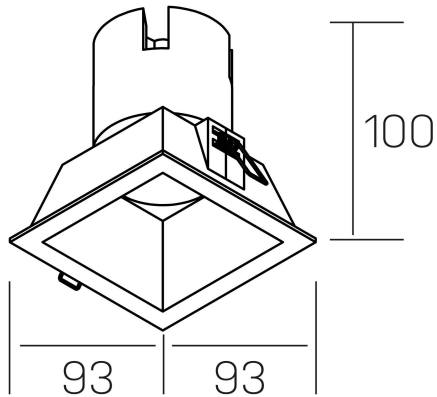

noon sq
K50805.01.RF.BK-BK.38.ST.8.30.PU

GENERAL DETAILS

INSTALLATION	recessed with frame
FINISHES ALUMINIUM	Black-Black
LIGHT DIRECTION	Fixed
BEAM ANGLE	38°
INT/EXT IP DEGREE	IP 23
MATERIAL	Aluminio/Polycarbonato
IK DEGREE	IK03
UTILIZATION	Indoor
WARRANTY	3 years

ELECTRICAL DETAILS

LAMP	LED
POWER	10W
COLOUR TEMPERATURE	3000K
LUMINOUS FLUX	900 lm
EFFICACY DIMMING	86 Lm/W
DIMABLE	Push
DRIVER	Remote
CLASS PROTECTION	II
COLOUR RENDERING INDEX	CRI >80
VOLTAGE	220-240 V
FRECUENCIA	50-60 Hz
CURRENT INTENSITY	250 mA
LIFE TIME	50.000 h

GENERAL DIMENSIONS

DIMENSIONS	93×93 mm
CUT OUT	85×85 mm
HEIGHT	h 100 mm
DIMENSIONES DE EMBALAJE	110 × 105 × 120 mm
PESO NETO	0.25

*Please might expect a max.15% figure reduction in finishes other than white