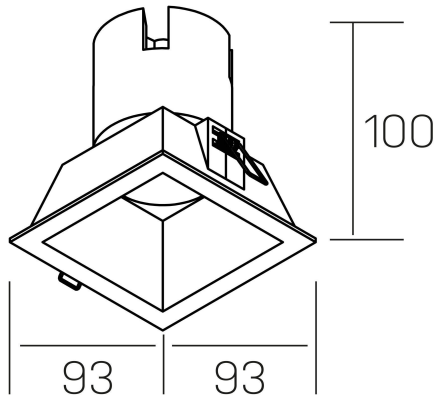

noon sq
K50805.01.RF.BK-BK.38.ST.8.30.PU

GENERAL DETAILS

INSTALLATION	recessed with frame
FINISHES ALUMINIUM	Black-Black
LIGHT DIRECTION	Fixed
BEAM ANGLE	38°
INT/EXT IP DEGREE	IP 23
MATERIAL	Aluminio/Polycarbonato
IK DEGREE	IK03
UTILIZATION	Indoor
WARRANTY	3 years

ELECTRICAL DETAILS

LAMP	LED
POWER	10W
COLOUR TEMPERATURE	3000K
LUMINOUS FLUX	900 lm
EFFICACY DIMMING	86 Lm/W
DIMABLE	Push
DRIVER	Remote
CLASS PROTECTION	II
COLOUR RENDERING INDEX	CRI >80
VOLTAGE	220-240 V
FRECUENCIA	50-60 Hz
CURRENT INTENSITY	250 mA
LIFE TIME	35.000 h

GENERAL DIMENSIONS

DIMENSIONS	93×93 mm
CUT OUT	85×85 mm
HEIGHT	h 100 mm
DIMENSIONES DE EMBALAJE	110 × 105 × 120 mm
PESO NETO	0.25

*Please might expect a max.15% figure reduction in finishes other than white