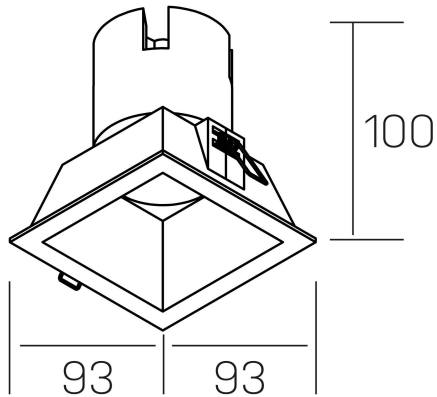

**noon sq**  
K50805.01.RF.BK-BK.38.ST.8.40

## GENERAL DETAILS

INSTALLATION	recessed with frame
FINISHES ALUMINIUM	Black-Black
LIGHT DIRECTION	Fixed
BEAM ANGLE	38°
INT/EXT IP DEGREE	IP 23
MATERIAL	Aluminio/Polycarbonato
IK DEGREE	IK03
UTILIZATION	Indoor
WARRANTY	3 years

## ELECTRICAL DETAILS

LAMP	LED
POWER	10W
COLOUR TEMPERATURE	4000K
LUMINOUS FLUX	910 Lm
EFFICACY DIMMING	87 Lm/W
DIMABLE	No Dim
DRIVER	Remote
CLASS PROTECTION	II
COLOUR RENDERING INDEX	CRI >80
VOLTAGE	220-240 V
FRECUENCIA	50-60 Hz
CURRENT INTENSITY	250 mA
LIFE TIME	35.000 h

## GENERAL DIMENSIONS

DIMENSIONS	93×93 mm
CUT OUT	85×85 mm
HEIGHT	h 100 mm
DIMENSIONES DE EMBALAJE	110 × 105 × 120 mm
PESO NETO	0.25

\*Please might expect a max.15% figure reduction in finishes other than white