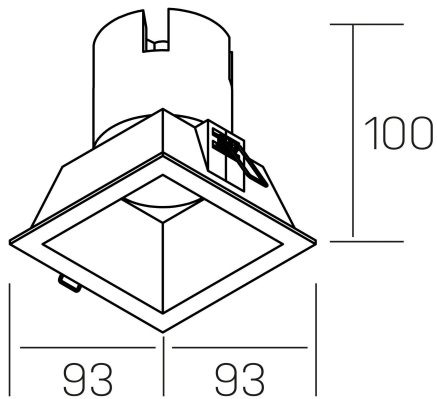

noon sq
K50805.01.RF.BK-BK.38.ST.8.40

GENERAL DETAILS

INSTALLATION	recessed with frame
FINISHES ALUMINIUM	Black-Black
LIGHT DIRECTION	Fixed
BEAM ANGLE	38°
INT/EXT IP DEGREE	IP 23
MATERIAL	Aluminio/Polycarbonato
IK DEGREE	IK03
UTILIZATION	Indoor
WARRANTY	3 years

ELECTRICAL DETAILS

LAMP	LED
POWER	10W
COLOUR TEMPERATURE	4000K
LUMINOUS FLUX	910 Lm
EFFICACY DIMMING	87 Lm/W
DIMABLE	No Dim
DRIVER	Remote
CLASS PROTECTION	II
COLOUR RENDERING INDEX	CRI >80
VOLTAGE	220-240 V
FRECUENCIA	50-60 Hz
CURRENT INTENSITY	250 mA
LIFE TIME	50.000 h

GENERAL DIMENSIONS

DIMENSIONS	93×93 mm
CUT OUT	85×85 mm
HEIGHT	h 100 mm
DIMENSIONES DE EMBALAJE	110 × 105 × 120 mm
PESO NETO	0.25

*Please might expect a max.15% figure reduction in finishes other than white