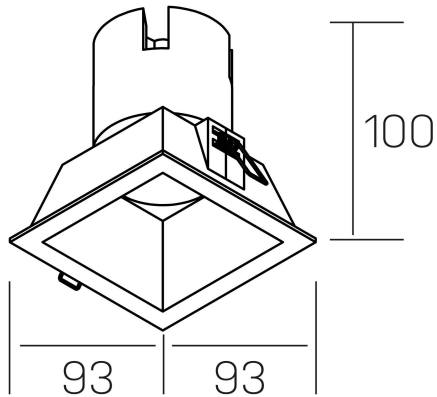

noon sq
K50805.01.RF.BK-BK.38.ST.8.40

GENERAL DETAILS

INSTALLATION	recessed with frame
FINISHES ALUMINIUM	Black-Black
LIGHT DIRECTION	Fixed
BEAM ANGLE	38°
INT/EXT IP DEGREE	IP 23
MATERIAL	Aluminio/Polycarbonato
IK DEGREE	IK03
UTILIZATION	Indoor
WARRANTY	3 years

ELECTRICAL DETAILS

LAMP	LED
POWER	10W
COLOUR TEMPERATURE	4000K
LUMINOUS FLUX	910 Lm
EFFICACY DIMMING	87 Lm/W
DIMABLE	No Dim
DRIVER	Remote
CLASS PROTECTION	II
COLOUR RENDERING INDEX	CRI >80
VOLTAGE	220-240 V
FRECUENCIA	50-60 Hz
CURRENT INTENSITY	250 mA
LIFE TIME	35.000 h

GENERAL DIMENSIONS

DIMENSIONS	93×93 mm
CUT OUT	85×85 mm
HEIGHT	h 100 mm
DIMENSIONES DE EMBALAJE	110 × 105 × 120 mm
PESO NETO	0.25

*Please might expect a max.15% figure reduction in finishes other than white