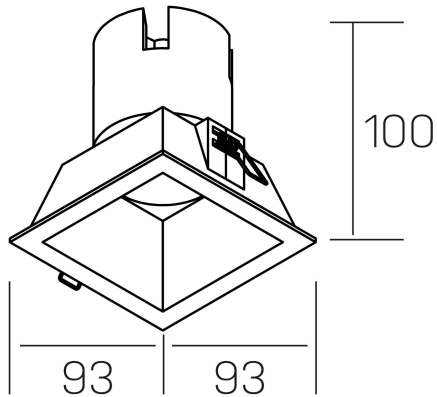

noon sq
K50805.01.RF.BK-BK.38.ST.8.40

GENERAL DETAILS

INSTALLATION	recessed with frame
FINISHES ALUMINIUM	Black-Black
LIGHT DIRECTION	Fixed
BEAM ANGLE	38°
INT/EXT IP DEGREE	IP 23
MATERIAL	Aluminio/Polycarbonato
IK DEGREE	IK03
UTILIZATION	Indoor
WARRANTY	5 years

ELECTRICAL DETAILS

LAMP	LED
POWER	10W
COLOUR TEMPERATURE	4000K
LUMINOUS FLUX	910 Lm
EFFICACY DIMMING	87 Lm/W
DIMABLE	No Dim
DRIVER	Remote
CLASS PROTECTION	II
COLOUR RENDERING INDEX	CRI >80
VOLTAGE	220-240 V
CURRENT INTENSITY	250 mA
LIFE TIME	50.000 h

GENERAL DIMENSIONS

DIMENSIONS	93×93 mm
CUT OUT	85x85 mm
HEIGHT	h 100 mm
DIMENSIONES DE EMBALAJE	110 × 105 × 120 mm
PESO NETO	0.25

*Please might expect a max.15% figure reduction in finishes other than white