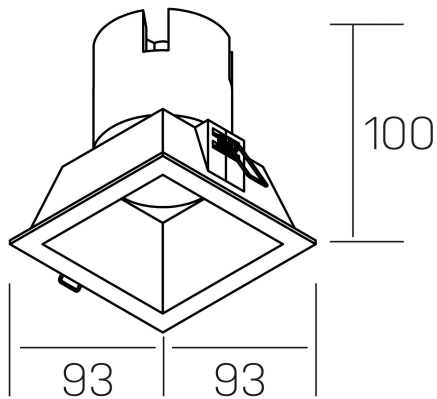

**noon sq**  
K50805.01.RF.BK-BK.38.ST.8.40.D1

## GENERAL DETAILS

INSTALLATION	recessed with frame
FINISHES ALUMINIUM	Black-Black
LIGHT DIRECTION	Fixed
BEAM ANGLE	38°
INT/EXT IP DEGREE	IP 23
MATERIAL	Aluminio/Polycarbonato
IK DEGREE	IK03
UTILIZATION	Indoor
WARRANTY	3 years

## ELECTRICAL DETAILS

LAMP	LED
POWER	10W
COLOUR TEMPERATURE	4000K
LUMINOUS FLUX	910 Lm
EFFICACY DIMMING	87 Lm/W
DIMABLE	1.10v
DRIVER	Remote
CLASS PROTECTION	II
COLOUR RENDERING INDEX	CRI >80
VOLTAGE	220-240 V
FRECUENCIA	50-60 Hz
CURRENT INTENSITY	250 mA
LIFE TIME	35.000 h

## GENERAL DIMENSIONS

DIMENSIONS	93×93 mm
CUT OUT	85×85 mm
HEIGHT	h 100 mm
DIMENSIONES DE EMBALAJE	110 × 105 × 120 mm
PESO NETO	0.25

\*Please might expect a max.15% figure reduction in finishes other than white