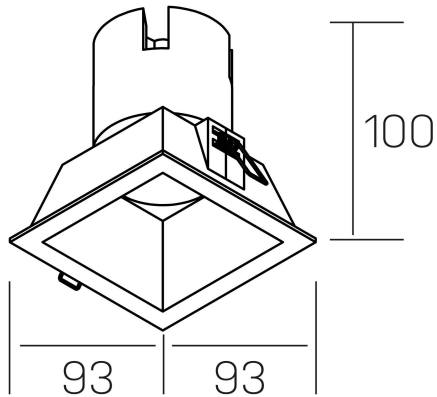

noon sq
K50805.01.RF.BK-BK.38.ST.8.40.D1

GENERAL DETAILS

INSTALLATION	recessed with frame
FINISHES ALUMINIUM	Black-Black
LIGHT DIRECTION	Fixed
BEAM ANGLE	38°
INT/EXT IP DEGREE	IP 23
MATERIAL	Aluminio/Polycarbonato
IK DEGREE	IK03
UTILIZATION	Indoor
WARRANTY	3 years

ELECTRICAL DETAILS

LAMP	LED
POWER	10W
COLOUR TEMPERATURE	4000K
LUMINOUS FLUX	910 Lm
EFFICACY DIMMING	87 Lm/W
DIMABLE	1.10v
DRIVER	Remote
CLASS PROTECTION	II
COLOUR RENDERING INDEX	CRI >80
VOLTAGE	220-240 V
FRECUENCIA	50-60 Hz
CURRENT INTENSITY	250 mA
LIFE TIME	50.000 h

GENERAL DIMENSIONS

DIMENSIONS	93×93 mm
CUT OUT	85×85 mm
HEIGHT	h 100 mm
DIMENSIONES DE EMBALAJE	110 × 105 × 120 mm
PESO NETO	0.25

*Please might expect a max.15% figure reduction in finishes other than white