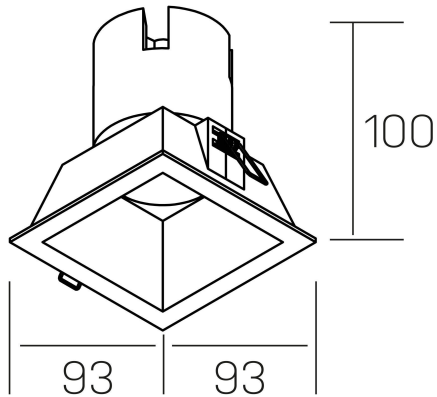

noon sq
K50805.01.RF.BK-BK.38.ST.8.40.DA

GENERAL DETAILS

INSTALLATION	recessed with frame
FINISHES ALUMINIUM	Black-Black
LIGHT DIRECTION	Fixed
BEAM ANGLE	38°
INT/EXT IP DEGREE	IP 23
MATERIAL	Aluminio/Polycarbonato
IK DEGREE	IK03
UTILIZATION	Indoor
WARRANTY	3 years

ELECTRICAL DETAILS

LAMP	LED
POWER	10W
COLOUR TEMPERATURE	4000K
LUMINOUS FLUX	910 Lm
EFFICACY DIMMING	87 Lm/W
DIMABLE	DALI
DRIVER	Remote
CLASS PROTECTION	II
COLOUR RENDERING INDEX	CRI >80
VOLTAGE	220-240 V
FRECUENCIA	50-60 Hz
CURRENT INTENSITY	250 mA
LIFE TIME	35.000 h

GENERAL DIMENSIONS

DIMENSIONS	93×93 mm
CUT OUT	85×85 mm
HEIGHT	h 100 mm
DIMENSIONES DE EMBALAJE	110 × 105 × 120 mm
PESO NETO	0.25

*Please might expect a max.15% figure reduction in finishes other than white