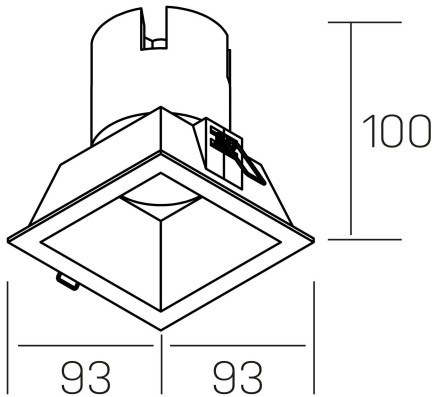

noon sq
K50805.01.RF.BK-BK.38.ST.8.40.DA

GENERAL DETAILS

INSTALLATION	recessed with frame
FINISHES ALUMINIUM	Black-Black
LIGHT DIRECTION	Fixed
BEAM ANGLE	38°
INT/EXT IP DEGREE	IP 23
MATERIAL	Aluminio/Polycarbonato
IK DEGREE	IK03
UTILIZATION	Indoor
WARRANTY	3 years

ELECTRICAL DETAILS

LAMP	LED
POWER	10W
COLOUR TEMPERATURE	4000K
LUMINOUS FLUX	910 Lm
EFFICACY DIMMING	87 Lm/W
DIMABLE	DALI
DRIVER	Remote
CLASS PROTECTION	II
COLOUR RENDERING INDEX	CRI >80
VOLTAGE	220-240 V
FRECUENCIA	50-60 Hz
CURRENT INTENSITY	250 mA
LIFE TIME	35.000 h

GENERAL DIMENSIONS

DIMENSIONS	93×93 mm
CUT OUT	85×85 mm
HEIGHT	h 100 mm
DIMENSIONES DE EMBALAJE	110 × 105 × 120 mm
PESO NETO	0.25

*Please might expect a max.15% figure reduction in finishes other than white