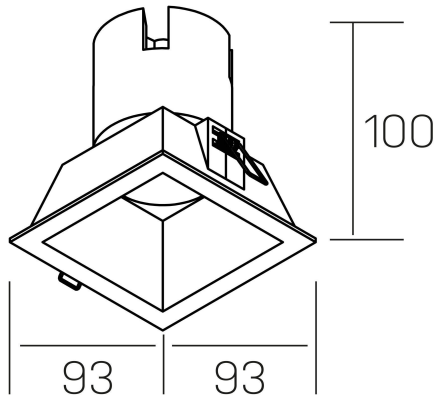

noon sq
K50805.01.RF.BK-BK.38.ST.8.40.DA

GENERAL DETAILS

INSTALLATION	recessed with frame
FINISHES ALUMINIUM	Black-Black
LIGHT DIRECTION	Fixed
BEAM ANGLE	38°
INT/EXT IP DEGREE	IP 23
MATERIAL	Aluminio/Polycarbonato
IK DEGREE	IK03
UTILIZATION	Indoor
WARRANTY	3 years

ELECTRICAL DETAILS

LAMP	LED
POWER	10W
COLOUR TEMPERATURE	4000K
LUMINOUS FLUX	910 Lm
EFFICACY DIMMING	87 Lm/W
DIMABLE	DALI
DRIVER	Remote
CLASS PROTECTION	II
COLOUR RENDERING INDEX	CRI >80
VOLTAGE	220-240 V
FRECUENCIA	50-60 Hz
CURRENT INTENSITY	250 mA
LIFE TIME	50.000 h

GENERAL DIMENSIONS

DIMENSIONS	93×93 mm
CUT OUT	85×85 mm
HEIGHT	h 100 mm
DIMENSIONES DE EMBALAJE	110 × 105 × 120 mm
PESO NETO	0.25

*Please might expect a max.15% figure reduction in finishes other than white