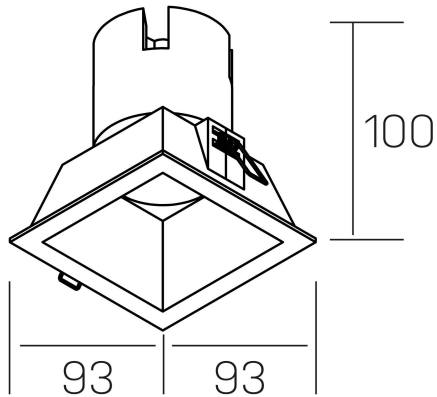

noon sq
K50805.01.RF.BK-BK.38.ST.8.40.PC

GENERAL DETAILS

INSTALLATION	recessed with frame
FINISHES ALUMINIUM	Black-Black
LIGHT DIRECTION	Fixed
BEAM ANGLE	38°
INT/EXT IP DEGREE	IP 23
MATERIAL	Aluminio/Polycarbonato
IK DEGREE	IK03
UTILIZATION	Indoor
WARRANTY	3 years

ELECTRICAL DETAILS

LAMP	LED
POWER	10W
COLOUR TEMPERATURE	4000K
LUMINOUS FLUX	910 Lm
EFFICACY DIMMING	87 Lm/W
DIMABLE	PHASE CUT
DRIVER	Remote
CLASS PROTECTION	II
COLOUR RENDERING INDEX	CRI >80
VOLTAGE	220-240 V
FRECUENCIA	50-60 Hz
CURRENT INTENSITY	250 mA
LIFE TIME	50.000 h

GENERAL DIMENSIONS

DIMENSIONS	93×93 mm
CUT OUT	85×85 mm
HEIGHT	h 100 mm
DIMENSIONES DE EMBALAJE	110 × 105 × 120 mm
PESO NETO	0.25

*Please might expect a max.15% figure reduction in finishes other than white