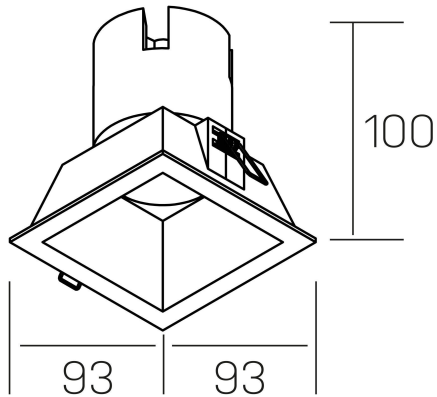

**noon sq**  
K50805.01.RF.BK-BK.38.ST.8.40.PC

## GENERAL DETAILS

INSTALLATION	recessed with frame
FINISHES ALUMINIUM	Black-Black
LIGHT DIRECTION	Fixed
BEAM ANGLE	38°
INT/EXT IP DEGREE	IP 23
MATERIAL	Aluminio/Polycarbonato
IK DEGREE	IK03
UTILIZATION	Indoor
WARRANTY	3 years

## ELECTRICAL DETAILS

LAMP	LED
POWER	10W
COLOUR TEMPERATURE	4000K
LUMINOUS FLUX	910 Lm
EFFICACY DIMMING	87 Lm/W
DIMABLE	PHASE CUT
DRIVER	Remote
CLASS PROTECTION	II
COLOUR RENDERING INDEX	CRI >80
VOLTAGE	220-240 V
FRECUENCIA	50-60 Hz
CURRENT INTENSITY	250 mA
LIFE TIME	35.000 h

## GENERAL DIMENSIONS

DIMENSIONS	93×93 mm
CUT OUT	85×85 mm
HEIGHT	h 100 mm
DIMENSIONES DE EMBALAJE	110 × 105 × 120 mm
PESO NETO	0.25

\*Please might expect a max.15% figure reduction in finishes other than white