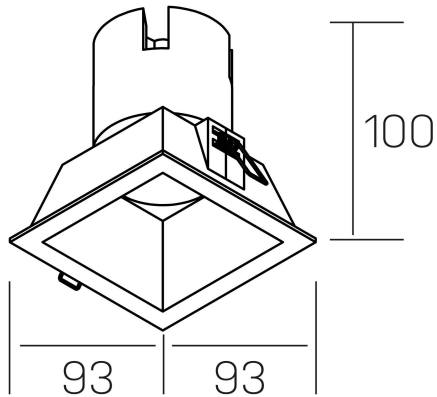

noon sq
K50805.01.RF.BK-BK.38.ST.8.40.PU

GENERAL DETAILS

INSTALLATION	recessed with frame
FINISHES ALUMINIUM	Black-Black
LIGHT DIRECTION	Fixed
BEAM ANGLE	38°
INT/EXT IP DEGREE	IP 23
MATERIAL	Aluminio/Polycarbonato
IK DEGREE	IK03
UTILIZATION	Indoor
WARRANTY	3 years

ELECTRICAL DETAILS

LAMP	LED
POWER	10W
COLOUR TEMPERATURE	4000K
LUMINOUS FLUX	910 Lm
EFFICACY DIMMING	87 Lm/W
DIMABLE	Push
DRIVER	Remote
CLASS PROTECTION	II
COLOUR RENDERING INDEX	CRI >80
VOLTAGE	220-240 V
FRECUENCIA	50-60 Hz
CURRENT INTENSITY	250 mA
LIFE TIME	35.000 h

GENERAL DIMENSIONS

DIMENSIONS	93×93 mm
CUT OUT	85×85 mm
HEIGHT	h 100 mm
DIMENSIONES DE EMBALAJE	110 × 105 × 120 mm
PESO NETO	0.25

*Please might expect a max.15% figure reduction in finishes other than white