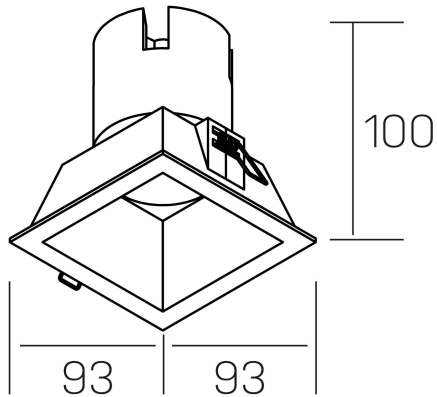

noon sq
K50805.01.RF.BK-BK.38.ST.8.40.PU

GENERAL DETAILS

INSTALLATION	recessed with frame
FINISHES ALUMINIUM	Black-Black
LIGHT DIRECTION	Fixed
BEAM ANGLE	38°
INT/EXT IP DEGREE	IP 23
MATERIAL	Aluminio/Polycarbonato
IK DEGREE	IK03
UTILIZATION	Indoor
WARRANTY	5 years

ELECTRICAL DETAILS

LAMP	LED
POWER	10W
COLOUR TEMPERATURE	4000K
LUMINOUS FLUX	910 Lm
EFFICACY DIMMING	87 Lm/W
DIMABLE	Push
DRIVER	Remote
CLASS PROTECTION	II
COLOUR RENDERING INDEX	CRI >80
VOLTAGE	220-240 V
CURRENT INTENSITY	250 mA
LIFE TIME	50.000 h

GENERAL DIMENSIONS

DIMENSIONS	93×93 mm
CUT OUT	85x85 mm
HEIGHT	h 100 mm
DIMENSIONES DE EMBALAJE	110 × 105 × 120 mm
PESO NETO	0.25

*Please might expect a max.15% figure reduction in finishes other than white