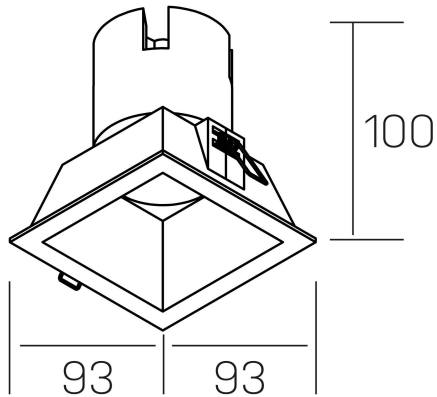

noon sq
K50805.01.RF.BK-BK.38.ST.8.40.PU

GENERAL DETAILS

INSTALLATION	recessed with frame
FINISHES ALUMINIUM	Black-Black
LIGHT DIRECTION	Fixed
BEAM ANGLE	38°
INT/EXT IP DEGREE	IP 23
MATERIAL	Aluminio/Polycarbonato
IK DEGREE	IK03
UTILIZATION	Indoor
WARRANTY	3 years

ELECTRICAL DETAILS

LAMP	LED
POWER	10W
COLOUR TEMPERATURE	4000K
LUMINOUS FLUX	910 Lm
EFFICACY DIMMING	87 Lm/W
DIMABLE	Push
DRIVER	Remote
CLASS PROTECTION	II
COLOUR RENDERING INDEX	CRI >80
VOLTAGE	220-240 V
FRECUENCIA	50-60 Hz
CURRENT INTENSITY	250 mA
LIFE TIME	50.000 h

GENERAL DIMENSIONS

DIMENSIONS	93×93 mm
CUT OUT	85×85 mm
HEIGHT	h 100 mm
DIMENSIONES DE EMBALAJE	110 × 105 × 120 mm
PESO NETO	0.25

*Please might expect a max.15% figure reduction in finishes other than white