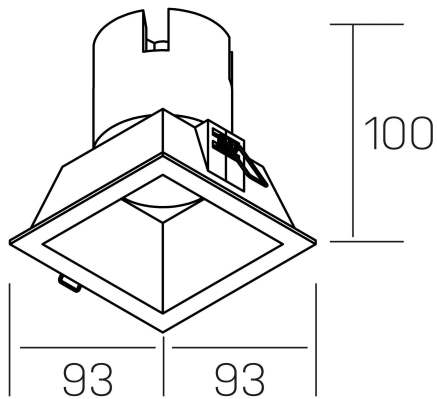

noon sq
K50805.01.RF.WH-WH.38.ST.8.30

GENERAL DETAILS

INSTALLATION	recessed with frame
FINISHES ALUMINIUM	White-White
LIGHT DIRECTION	Fixed
BEAM ANGLE	38°
INT/EXT IP DEGREE	IP 23
MATERIAL	Aluminio/Polycarbonato
IK DEGREE	IK03
UTILIZATION	Indoor
WARRANTY	3 years

ELECTRICAL DETAILS

LAMP	LED
POWER	10W
COLOUR TEMPERATURE	3000K
LUMINOUS FLUX	900 lm
EFFICACY DIMMING	86 Lm/W
DIMABLE	No Dim
DRIVER	Remote
CLASS PROTECTION	II
COLOUR RENDERING INDEX	CRI >80
VOLTAGE	220-240 V
FRECUENCIA	50-60 Hz
CURRENT INTENSITY	250 mA
LIFE TIME	35.000 h

GENERAL DIMENSIONS

DIMENSIONS	93×93 mm
CUT OUT	85×85 mm
HEIGHT	h 100 mm
DIMENSIONES DE EMBALAJE	110 × 105 × 120 mm
PESO NETO	0.25

*Please might expect a max.15% figure reduction in finishes other than white