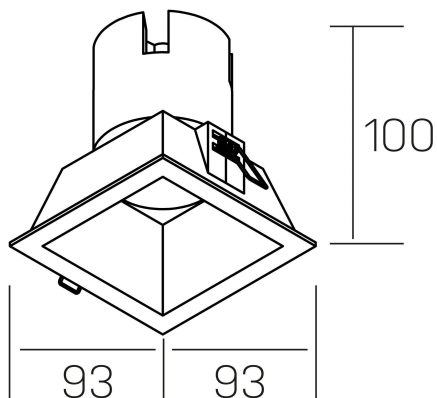

noon sq
K50805.01.RF.WH-WH.38.ST.8.30

GENERAL DETAILS

INSTALLATION	recessed with frame
FINISHES ALUMINIUM	White-White
LIGHT DIRECTION	Fixed
BEAM ANGLE	38°
INT/EXT IP DEGREE	IP 23
MATERIAL	Aluminio/Polycarbonato
IK DEGREE	IK03
UTILIZATION	Indoor
WARRANTY	3 years

ELECTRICAL DETAILS

LAMP	LED
POWER	10W
COLOUR TEMPERATURE	3000K
LUMINOUS FLUX	900 lm
EFFICACY DIMMING	86 Lm/W
DIMABLE	No Dim
DRIVER	Remote
CLASS PROTECTION	II
COLOUR RENDERING INDEX	CRI >80
VOLTAGE	220-240 V
FRECUENCIA	50-60 Hz
CURRENT INTENSITY	250 mA
LIFE TIME	35.000 h

GENERAL DIMENSIONS

DIMENSIONS	93×93 mm
CUT OUT	85×85 mm
HEIGHT	h 100 mm
DIMENSIONES DE EMBALAJE	110 × 105 × 120 mm
PESO NETO	0.25

*Please might expect a max.15% figure reduction in finishes other than white