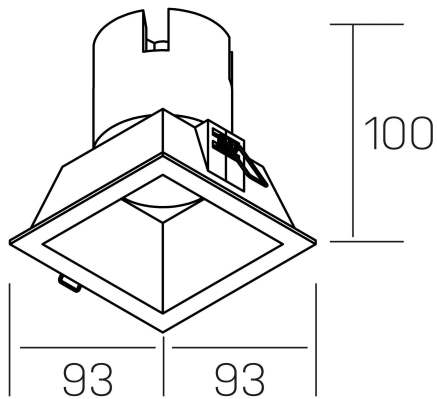

noon sq
K50805.01.RF.WH-WH.38.ST.8.30

GENERAL DETAILS

INSTALLATION	recessed with frame
FINISHES ALUMINIUM	White-White
LIGHT DIRECTION	Fixed
BEAM ANGLE	38°
INT/EXT IP DEGREE	IP 23
MATERIAL	Aluminio/Polycarbonato
IK DEGREE	IK03
UTILIZATION	Indoor
WARRANTY	3 years

ELECTRICAL DETAILS

LAMP	LED
POWER	10W
COLOUR TEMPERATURE	3000K
LUMINOUS FLUX	900 lm
EFFICACY DIMMING	86 Lm/W
DIMABLE	No Dim
DRIVER	Remote
CLASS PROTECTION	II
COLOUR RENDERING INDEX	CRI >80
VOLTAGE	220-240 V
FRECUENCIA	50-60 Hz
CURRENT INTENSITY	250 mA
LIFE TIME	50.000 h

GENERAL DIMENSIONS

DIMENSIONS	93×93 mm
CUT OUT	85×85 mm
HEIGHT	h 100 mm
DIMENSIONES DE EMBALAJE	110 × 105 × 120 mm
PESO NETO	0.25

*Please might expect a max.15% figure reduction in finishes other than white