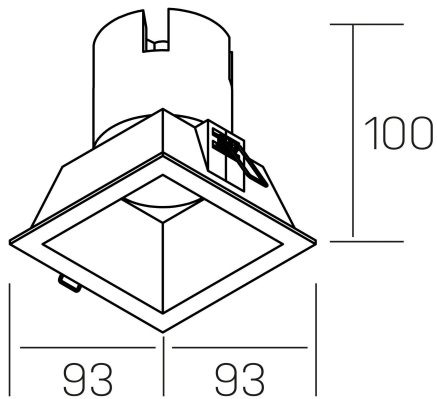

noon sq
K50805.01.RF.WH-WH.38.ST.8.30.D1

GENERAL DETAILS

INSTALLATION	recessed with frame
FINISHES ALUMINIUM	White-White
LIGHT DIRECTION	Fixed
BEAM ANGLE	38°
INT/EXT IP DEGREE	IP 23
MATERIAL	Aluminio/Polycarbonato
IK DEGREE	IK03
UTILIZATION	Indoor
WARRANTY	3 years

ELECTRICAL DETAILS

LAMP	LED
POWER	10W
COLOUR TEMPERATURE	3000K
LUMINOUS FLUX	900 lm
EFFICACY DIMMING	86 Lm/W
DIMABLE	1.10v
DRIVER	Remote
CLASS PROTECTION	II
COLOUR RENDERING INDEX	CRI >80
VOLTAGE	220-240 V
FRECUENCIA	50-60 Hz
CURRENT INTENSITY	250 mA
LIFE TIME	35.000 h

GENERAL DIMENSIONS

DIMENSIONS	93×93 mm
CUT OUT	85×85 mm
HEIGHT	h 100 mm
DIMENSIONES DE EMBALAJE	110 × 105 × 120 mm
PESO NETO	0.25

*Please might expect a max.15% figure reduction in finishes other than white