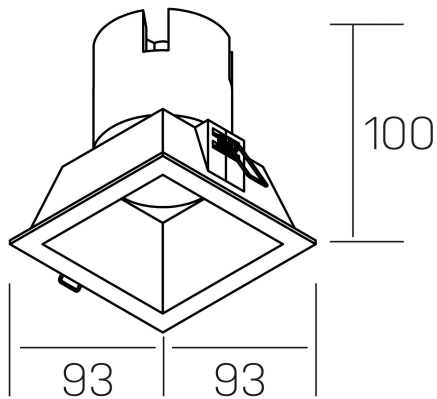

**noon sq**  
K50805.01.RF.WH-WH.38.ST.8.30.D1

## GENERAL DETAILS

INSTALLATION	recessed with frame
FINISHES ALUMINIUM	White-White
LIGHT DIRECTION	Fixed
BEAM ANGLE	38°
INT/EXT IP DEGREE	IP 23
MATERIAL	Aluminio/Polycarbonato
IK DEGREE	IK03
UTILIZATION	Indoor
WARRANTY	3 years

## ELECTRICAL DETAILS

LAMP	LED
POWER	10W
COLOUR TEMPERATURE	3000K
LUMINOUS FLUX	900 lm
EFFICACY DIMMING	86 Lm/W
DIMABLE	1.10v
DRIVER	Remote
CLASS PROTECTION	II
COLOUR RENDERING INDEX	CRI >80
VOLTAGE	220-240 V
FRECUENCIA	50-60 Hz
CURRENT INTENSITY	250 mA
LIFE TIME	50.000 h

## GENERAL DIMENSIONS

DIMENSIONS	93×93 mm
CUT OUT	85×85 mm
HEIGHT	h 100 mm
DIMENSIONES DE EMBALAJE	110 × 105 × 120 mm
PESO NETO	0.25

\*Please might expect a max.15% figure reduction in finishes other than white