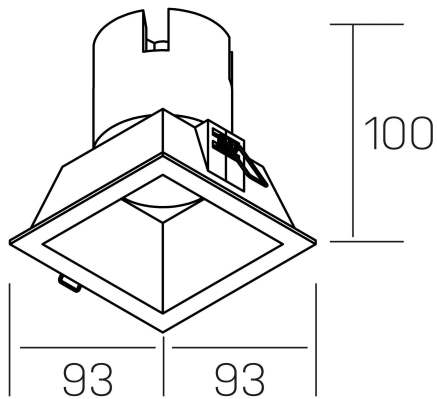

noon sq
K50805.01.RF.WH-WH.38.ST.8.30.DA

GENERAL DETAILS

INSTALLATION	recessed with frame
FINISHES ALUMINIUM	White-White
LIGHT DIRECTION	Fixed
BEAM ANGLE	38°
INT/EXT IP DEGREE	IP 23
MATERIAL	Aluminio/Polycarbonato
IK DEGREE	IK03
UTILIZATION	Indoor
WARRANTY	3 years

ELECTRICAL DETAILS

LAMP	LED
POWER	10W
COLOUR TEMPERATURE	3000K
LUMINOUS FLUX	900 lm
EFFICACY DIMMING	86 Lm/W
DIMABLE	DALI
DRIVER	Remote
CLASS PROTECTION	II
COLOUR RENDERING INDEX	CRI >80
VOLTAGE	220-240 V
FRECUENCIA	50-60 Hz
CURRENT INTENSITY	250 mA
LIFE TIME	35.000 h

GENERAL DIMENSIONS

DIMENSIONS	93×93 mm
CUT OUT	85×85 mm
HEIGHT	h 100 mm
DIMENSIONES DE EMBALAJE	110 × 105 × 120 mm
PESO NETO	0.25

*Please might expect a max.15% figure reduction in finishes other than white