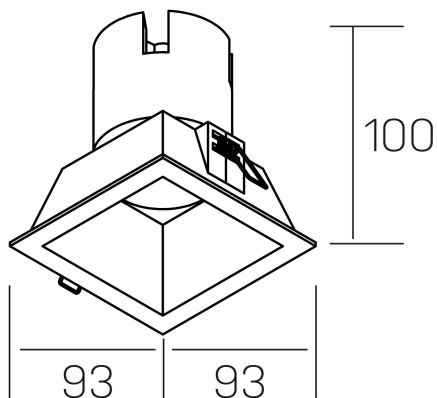

noon sq
K50805.01.RF.WH-WH.38.ST.8.30.DA

GENERAL DETAILS

INSTALLATION	recessed with frame
FINISHES ALUMINIUM	White-White
LIGHT DIRECTION	Fixed
BEAM ANGLE	38°
INT/EXT IP DEGREE	IP 23
MATERIAL	Aluminio/Polycarbonato
IK DEGREE	IK03
UTILIZATION	Indoor
WARRANTY	3 years

ELECTRICAL DETAILS

LAMP	LED
POWER	10W
COLOUR TEMPERATURE	3000K
LUMINOUS FLUX	900 lm
EFFICACY DIMMING	86 Lm/W
DIMABLE	DALI
DRIVER	Remote
CLASS PROTECTION	II
COLOUR RENDERING INDEX	CRI >80
VOLTAGE	220-240 V
FRECUENCIA	50-60 Hz
CURRENT INTENSITY	250 mA
LIFE TIME	35.000 h

GENERAL DIMENSIONS

DIMENSIONS	93×93 mm
CUT OUT	85×85 mm
HEIGHT	h 100 mm
DIMENSIONES DE EMBALAJE	110 × 105 × 120 mm
PESO NETO	0.25

*Please might expect a max.15% figure reduction in finishes other than white