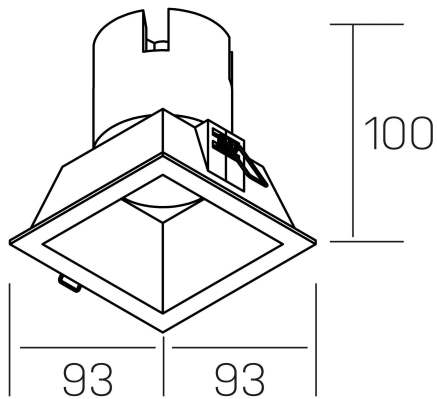

noon sq
K50805.01.RF.WH-WH.38.ST.8.30.DA

GENERAL DETAILS

INSTALLATION	recessed with frame
FINISHES ALUMINIUM	White-White
LIGHT DIRECTION	Fixed
BEAM ANGLE	38°
INT/EXT IP DEGREE	IP 23
MATERIAL	Aluminio/Polycarbonato
IK DEGREE	IK03
UTILIZATION	Indoor
WARRANTY	3 years

ELECTRICAL DETAILS

LAMP	LED
POWER	10W
COLOUR TEMPERATURE	3000K
LUMINOUS FLUX	900 lm
EFFICACY DIMMING	86 Lm/W
DIMABLE	DALI
DRIVER	Remote
CLASS PROTECTION	II
COLOUR RENDERING INDEX	CRI >80
VOLTAGE	220-240 V
FRECUENCIA	50-60 Hz
CURRENT INTENSITY	250 mA
LIFE TIME	50.000 h

GENERAL DIMENSIONS

DIMENSIONS	93×93 mm
CUT OUT	85×85 mm
HEIGHT	h 100 mm
DIMENSIONES DE EMBALAJE	110 × 105 × 120 mm
PESO NETO	0.25

*Please might expect a max.15% figure reduction in finishes other than white