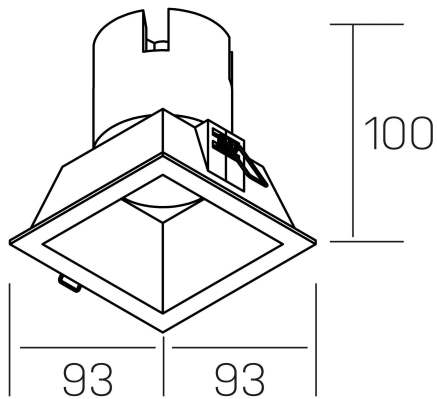

noon sq
K50805.01.RF.WH-WH.38.ST.8.30.PC

GENERAL DETAILS

INSTALLATION	recessed with frame
FINISHES ALUMINIUM	White-White
LIGHT DIRECTION	Fixed
BEAM ANGLE	38°
INT/EXT IP DEGREE	IP 23
MATERIAL	Aluminio/Polycarbonato
IK DEGREE	IK03
UTILIZATION	Indoor
WARRANTY	3 years

ELECTRICAL DETAILS

LAMP	LED
POWER	10W
COLOUR TEMPERATURE	3000K
LUMINOUS FLUX	900 lm
EFFICACY DIMMING	86 Lm/W
DIMABLE	PHASE CUT
DRIVER	Remote
CLASS PROTECTION	II
COLOUR RENDERING INDEX	CRI >80
VOLTAGE	220-240 V
FRECUENCIA	50-60 Hz
CURRENT INTENSITY	250 mA
LIFE TIME	35.000 h

GENERAL DIMENSIONS

DIMENSIONS	93×93 mm
CUT OUT	85×85 mm
HEIGHT	h 100 mm
DIMENSIONES DE EMBALAJE	110 × 105 × 120 mm
PESO NETO	0.25

*Please might expect a max.15% figure reduction in finishes other than white