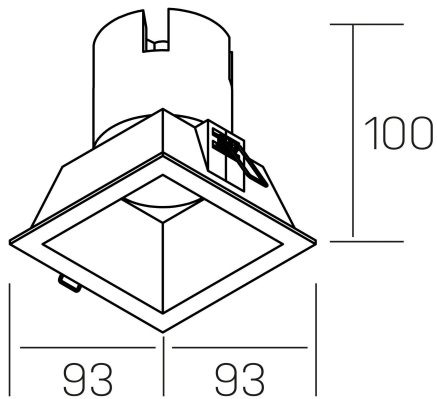

**noon sq**  
K50805.01.RF.WH-WH.38.ST.8.30.PC

## GENERAL DETAILS

INSTALLATION	recessed with frame
FINISHES ALUMINIUM	White-White
LIGHT DIRECTION	Fixed
BEAM ANGLE	38°
INT/EXT IP DEGREE	IP 23
MATERIAL	Aluminio/Polycarbonato
IK DEGREE	IK03
UTILIZATION	Indoor
WARRANTY	3 years

## ELECTRICAL DETAILS

LAMP	LED
POWER	10W
COLOUR TEMPERATURE	3000K
LUMINOUS FLUX	900 lm
EFFICACY DIMMING	86 Lm/W
DIMABLE	PHASE CUT
DRIVER	Remote
CLASS PROTECTION	II
COLOUR RENDERING INDEX	CRI >80
VOLTAGE	220-240 V
FRECUENCIA	50-60 Hz
CURRENT INTENSITY	250 mA
LIFE TIME	35.000 h

## GENERAL DIMENSIONS

DIMENSIONS	93×93 mm
CUT OUT	85×85 mm
HEIGHT	h 100 mm
DIMENSIONES DE EMBALAJE	110 × 105 × 120 mm
PESO NETO	0.25

\*Please might expect a max.15% figure reduction in finishes other than white