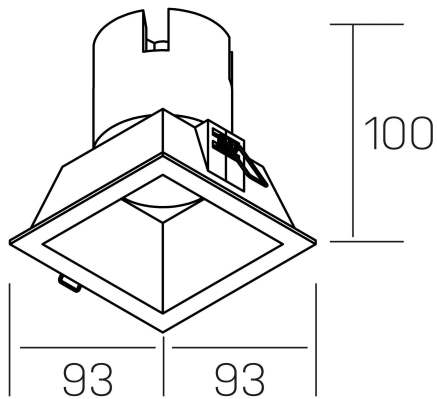

noon sq
K50805.01.RF.WH-WH.38.ST.8.30.PC

GENERAL DETAILS

INSTALLATION	recessed with frame
FINISHES ALUMINIUM	White-White
LIGHT DIRECTION	Fixed
BEAM ANGLE	38°
INT/EXT IP DEGREE	IP 23
MATERIAL	Aluminio/Polycarbonato
IK DEGREE	IK03
UTILIZATION	Indoor
WARRANTY	3 years

ELECTRICAL DETAILS

LAMP	LED
POWER	10W
COLOUR TEMPERATURE	3000K
LUMINOUS FLUX	900 lm
EFFICACY DIMMING	86 Lm/W
DIMABLE	PHASE CUT
DRIVER	Remote
CLASS PROTECTION	II
COLOUR RENDERING INDEX	CRI >80
VOLTAGE	220-240 V
FRECUENCIA	50-60 Hz
CURRENT INTENSITY	250 mA
LIFE TIME	50.000 h

GENERAL DIMENSIONS

DIMENSIONS	93×93 mm
CUT OUT	85×85 mm
HEIGHT	h 100 mm
DIMENSIONES DE EMBALAJE	110 × 105 × 120 mm
PESO NETO	0.25

*Please might expect a max.15% figure reduction in finishes other than white