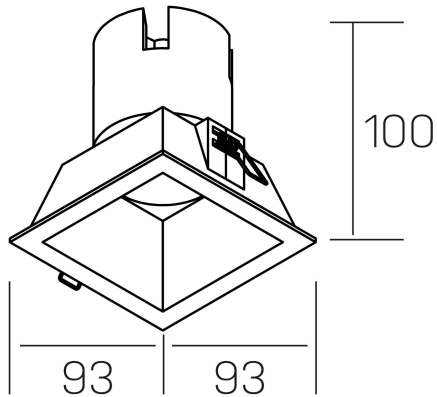

noon sq
K50805.01.RF.WH-WH.38.ST.8.30.PU

GENERAL DETAILS

INSTALLATION	recessed with frame
FINISHES ALUMINIUM	White-White
LIGHT DIRECTION	Fixed
BEAM ANGLE	38°
INT/EXT IP DEGREE	IP 23
MATERIAL	Aluminio/Polycarbonato
IK DEGREE	IK03
UTILIZATION	Indoor
WARRANTY	5 years

ELECTRICAL DETAILS

LAMP	LED
POWER	10W
COLOUR TEMPERATURE	3000K
LUMINOUS FLUX	900 lm
EFFICACY DIMMING	86 Lm/W
DIMABLE	Push
DRIVER	Remote
CLASS PROTECTION	II
COLOUR RENDERING INDEX	CRI >80
VOLTAGE	220-240 V
CURRENT INTENSITY	250 mA
LIFE TIME	50.000 h

GENERAL DIMENSIONS

DIMENSIONS	93×93 mm
CUT OUT	85x85 mm
HEIGHT	h 100 mm
DIMENSIONES DE EMBALAJE	110 × 105 × 120 mm
PESO NETO	0.25

*Please might expect a max.15% figure reduction in finishes other than white