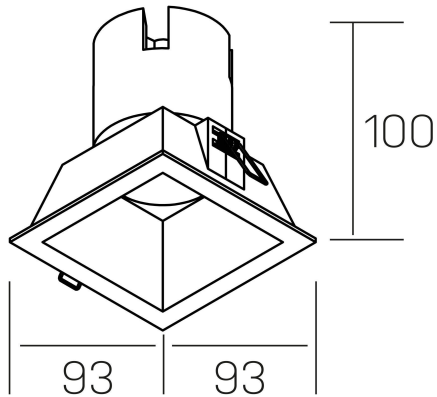

noon sq
K50805.01.RF.WH-WH.38.ST.8.30.PU

GENERAL DETAILS

INSTALLATION	recessed with frame
FINISHES ALUMINIUM	White-White
LIGHT DIRECTION	Fixed
BEAM ANGLE	38°
INT/EXT IP DEGREE	IP 23
MATERIAL	Aluminio/Polycarbonato
IK DEGREE	IK03
UTILIZATION	Indoor
WARRANTY	3 years

ELECTRICAL DETAILS

LAMP	LED
POWER	10W
COLOUR TEMPERATURE	3000K
LUMINOUS FLUX	900 lm
EFFICACY DIMMING	86 Lm/W
DIMABLE	Push
DRIVER	Remote
CLASS PROTECTION	II
COLOUR RENDERING INDEX	CRI >80
VOLTAGE	220-240 V
FRECUENCIA	50-60 Hz
CURRENT INTENSITY	250 mA
LIFE TIME	50.000 h

GENERAL DIMENSIONS

DIMENSIONS	93×93 mm
CUT OUT	85×85 mm
HEIGHT	h 100 mm
DIMENSIONES DE EMBALAJE	110 × 105 × 120 mm
PESO NETO	0.25

*Please might expect a max.15% figure reduction in finishes other than white