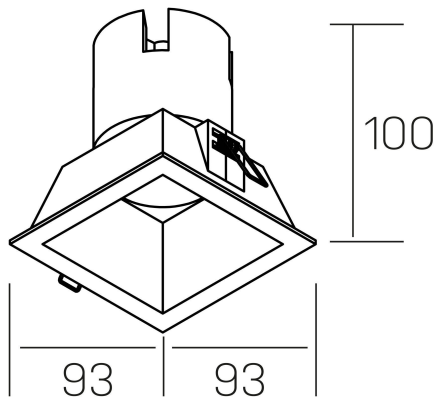

noon sq
K50805.01.RF.WH-WH.38.ST.8.30.PU

GENERAL DETAILS

INSTALLATION	recessed with frame
FINISHES ALUMINIUM	White-White
LIGHT DIRECTION	Fixed
BEAM ANGLE	38°
INT/EXT IP DEGREE	IP 23
MATERIAL	Aluminio/Polycarbonato
IK DEGREE	IK03
UTILIZATION	Indoor
WARRANTY	3 years

ELECTRICAL DETAILS

LAMP	LED
POWER	10W
COLOUR TEMPERATURE	3000K
LUMINOUS FLUX	900 lm
EFFICACY DIMMING	86 Lm/W
DIMABLE	Push
DRIVER	Remote
CLASS PROTECTION	II
COLOUR RENDERING INDEX	CRI >80
VOLTAGE	220-240 V
FRECUENCIA	50-60 Hz
CURRENT INTENSITY	250 mA
LIFE TIME	35.000 h

GENERAL DIMENSIONS

DIMENSIONS	93×93 mm
CUT OUT	85×85 mm
HEIGHT	h 100 mm
DIMENSIONES DE EMBALAJE	110 × 105 × 120 mm
PESO NETO	0.25

*Please might expect a max.15% figure reduction in finishes other than white