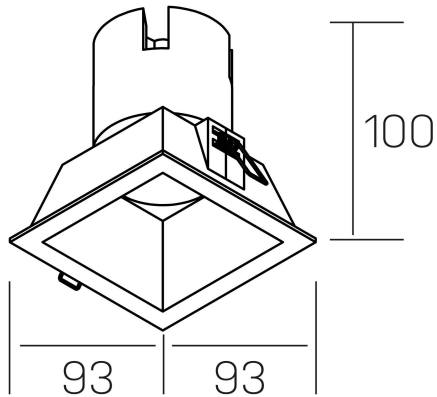

noon sq
K50805.01.RF.WH-WH.38.ST.8.30.PU

GENERAL DETAILS

INSTALLATION	recessed with frame
FINISHES ALUMINIUM	White-White
LIGHT DIRECTION	Fixed
BEAM ANGLE	38°
INT/EXT IP DEGREE	IP 23
MATERIAL	Aluminio/Polycarbonato
IK DEGREE	IK03
UTILIZATION	Indoor
WARRANTY	3 years

ELECTRICAL DETAILS

LAMP	LED
POWER	10W
COLOUR TEMPERATURE	3000K
LUMINOUS FLUX	900 lm
EFFICACY DIMMING	86 Lm/W
DIMABLE	Push
DRIVER	Remote
CLASS PROTECTION	II
COLOUR RENDERING INDEX	CRI >80
VOLTAGE	220-240 V
FRECUENCIA	50-60 Hz
CURRENT INTENSITY	250 mA
LIFE TIME	35.000 h

GENERAL DIMENSIONS

DIMENSIONS	93×93 mm
CUT OUT	85×85 mm
HEIGHT	h 100 mm
DIMENSIONES DE EMBALAJE	110 × 105 × 120 mm
PESO NETO	0.25

*Please might expect a max.15% figure reduction in finishes other than white