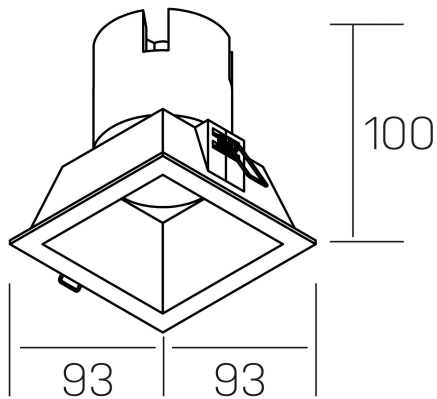

noon sq
K50805.01.RF.WH-WH.38.ST.8.40.PU

GENERAL DETAILS

INSTALLATION	recessed with frame
FINISHES ALUMINIUM	White-White
LIGHT DIRECTION	Fixed
BEAM ANGLE	38°
INT/EXT IP DEGREE	IP 23
MATERIAL	Aluminio/Polycarbonato
IK DEGREE	IK03
UTILIZATION	Indoor
WARRANTY	3 years

ELECTRICAL DETAILS

LAMP	LED
POWER	10W
COLOUR TEMPERATURE	4000K
LUMINOUS FLUX	910 Lm
EFFICACY DIMMING	87 Lm/W
DIMABLE	Push
DRIVER	Remote
CLASS PROTECTION	II
COLOUR RENDERING INDEX	CRI >80
VOLTAGE	220-240 V
FRECUENCIA	50-60 Hz
CURRENT INTENSITY	250 mA
LIFE TIME	35.000 h

GENERAL DIMENSIONS

DIMENSIONS	93×93 mm
CUT OUT	85×85 mm
HEIGHT	h 100 mm
DIMENSIONES DE EMBALAJE	110 × 105 × 120 mm
PESO NETO	0.25

*Please might expect a max.15% figure reduction in finishes other than white