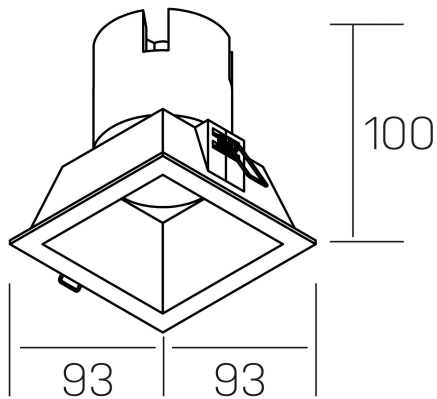

noon sq
K50805.01.RF.WH-WH.38.ST.8.40.PU

GENERAL DETAILS

INSTALLATION	recessed with frame
FINISHES ALUMINIUM	White-White
LIGHT DIRECTION	Fixed
BEAM ANGLE	38°
INT/EXT IP DEGREE	IP 23
MATERIAL	Aluminio/Polycarbonato
IK DEGREE	IK03
UTILIZATION	Indoor
WARRANTY	3 years

ELECTRICAL DETAILS

LAMP	LED
POWER	10W
COLOUR TEMPERATURE	4000K
LUMINOUS FLUX	910 Lm
EFFICACY DIMMING	87 Lm/W
DIMABLE	Push
DRIVER	Remote
CLASS PROTECTION	II
COLOUR RENDERING INDEX	CRI >80
VOLTAGE	220-240 V
FRECUENCIA	50-60 Hz
CURRENT INTENSITY	250 mA
LIFE TIME	50.000 h

GENERAL DIMENSIONS

DIMENSIONS	93×93 mm
CUT OUT	85×85 mm
HEIGHT	h 100 mm
DIMENSIONES DE EMBALAJE	110 × 105 × 120 mm
PESO NETO	0.25

*Please might expect a max.15% figure reduction in finishes other than white