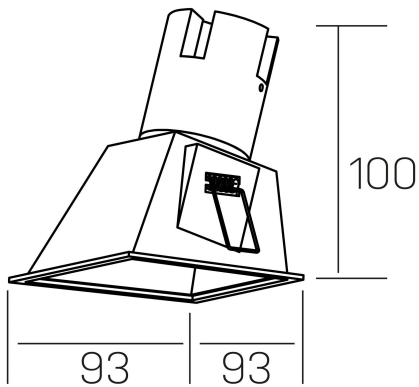

noon sq asymmetric
K50806.01.RF.BK-BK.38.ST.8.30

GENERAL DETAILS

INSTALLATION	recessed with frame
FINISHES ALUMINIUM	Black-Black
LIGHT DIRECTION	Fixed
BEAM ANGLE	38°
INT/EXT IP DEGREE	IP 23
MATERIAL	Aluminio/Polycarbonato
IK DEGREE	IK03
UTILIZATION	Indoor
WARRANTY	3 years

ELECTRICAL DETAILS

LAMP	LED
POWER	5 W
COLOUR TEMPERATURE	3000K
LUMINOUS FLUX	480 Lm
EFFICACY DIMMING	80 Lm/W
DIMABLE	No Dim
DRIVER	Remote
CLASS PROTECTION	II
COLOUR RENDERING INDEX	CRI >80
VOLTAGE	220-240 V
FRECUENCIA	50-60 Hz
CURRENT INTENSITY	135 mA
LIFE TIME	50.000 h

GENERAL DIMENSIONS

DIMENSIONS	93×93 mm
CUT OUT	85×85 mm
HEIGHT	h 100 mm
DIMENSIONES DE EMBALAJE	105 × 105 × 120 mm
PESO NETO	0.15

*Please might expect a max.15% figure reduction in finishes other than white