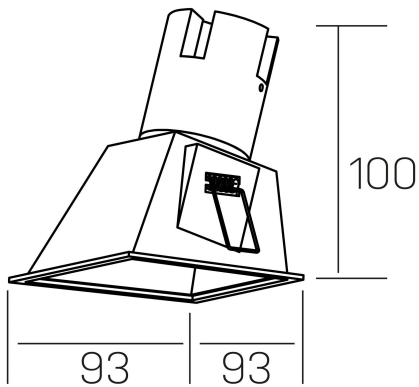

noon sq asymmetric
K50806.01.RF.BK-BK.38.ST.8.30.PC

GENERAL DETAILS

| | |
|--------------------|------------------------|
| INSTALLATION | recessed with frame |
| FINISHES ALUMINIUM | Black-Black |
| LIGHT DIRECTION | Fixed |
| BEAM ANGLE | 38° |
| INT/EXT IP DEGREE | IP 23 |
| MATERIAL | Aluminio/Polycarbonato |
| IK DEGREE | IK03 |
| UTILIZATION | Indoor |
| WARRANTY | 3 years |

ELECTRICAL DETAILS

| | |
|------------------------|-----------|
| LAMP | LED |
| POWER | 5 W |
| COLOUR TEMPERATURE | 3000K |
| LUMINOUS FLUX | 480 Lm |
| EFFICACY DIMMING | 80 Lm/W |
| DIMABLE | PHASE CUT |
| DRIVER | Remote |
| CLASS PROTECTION | II |
| COLOUR RENDERING INDEX | CRI >80 |
| VOLTAGE | 220-240 V |
| FRECUENCIA | 50-60 Hz |
| CURRENT INTENSITY | 135 mA |
| LIFE TIME | 35.000 h |

GENERAL DIMENSIONS

| | |
|-------------------------|--------------------|
| DIMENSIONS | 93×93 mm |
| CUT OUT | 85×85 mm |
| HEIGHT | h 100 mm |
| DIMENSIONES DE EMBALAJE | 105 × 105 × 120 mm |
| PESO NETO | 0.15 |