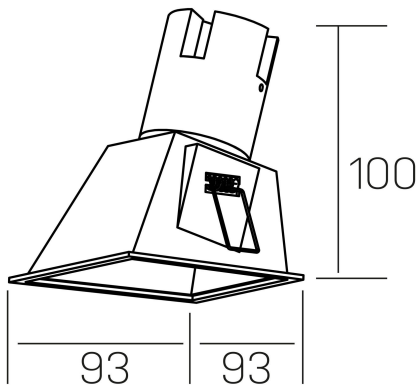

noon sq asymmetric
K50806.01.RF.BK-BK.38.ST.8.40

GENERAL DETAILS

INSTALLATION	recessed with frame
FINISHES ALUMINIUM	Black-Black
LIGHT DIRECTION	Fixed
BEAM ANGLE	38°
INT/EXT IP DEGREE	IP 23
MATERIAL	Aluminio/Polycarbonato
IK DEGREE	IK03
UTILIZATION	Indoor
WARRANTY	3 years

ELECTRICAL DETAILS

LAMP	LED
POWER	5 W
COLOUR TEMPERATURE	4000K
LUMINOUS FLUX	490 Lm
EFFICACY DIMMING	82 Lm/W
DIMABLE	No Dim
DRIVER	Remote
CLASS PROTECTION	II
COLOUR RENDERING INDEX	CRI >80
VOLTAGE	220-240 V
FRECUENCIA	50-60 Hz
CURRENT INTENSITY	135 mA
LIFE TIME	50.000 h

GENERAL DIMENSIONS

DIMENSIONS	93×93 mm
CUT OUT	85×85 mm
HEIGHT	h 100 mm
DIMENSIONES DE EMBALAJE	105 × 105 × 120 mm
PESO NETO	0.15

*Please might expect a max.15% figure reduction in finishes other than white