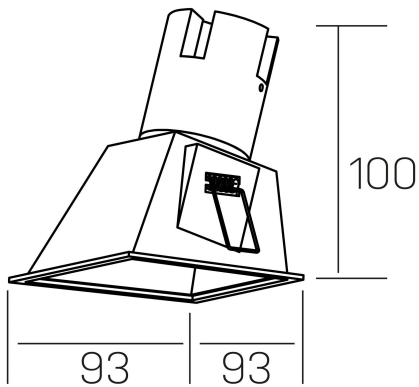

noon sq asymmetric
K50806.01.RF.BK-BK.38.ST.8.40

GENERAL DETAILS

INSTALLATION	recessed with frame
FINISHES ALUMINIUM	Black-Black
LIGHT DIRECTION	Fixed
BEAM ANGLE	38°
INT/EXT IP DEGREE	IP 23
MATERIAL	Aluminio/Polycarbonato
IK DEGREE	IK03
UTILIZATION	Indoor
WARRANTY	3 years

ELECTRICAL DETAILS

LAMP	LED
POWER	5 W
COLOUR TEMPERATURE	4000K
LUMINOUS FLUX	490 Lm
EFFICACY DIMMING	82 Lm/W
DIMABLE	No Dim
DRIVER	Remote
CLASS PROTECTION	II
COLOUR RENDERING INDEX	CRI >80
VOLTAGE	220-240 V
FRECUENCIA	50-60 Hz
CURRENT INTENSITY	135 mA
LIFE TIME	35.000 h

GENERAL DIMENSIONS

DIMENSIONS	93×93 mm
CUT OUT	85×85 mm
HEIGHT	h 100 mm
DIMENSIONES DE EMBALAJE	105 × 105 × 120 mm
PESO NETO	0.15

*Please might expect a max.15% figure reduction in finishes other than white