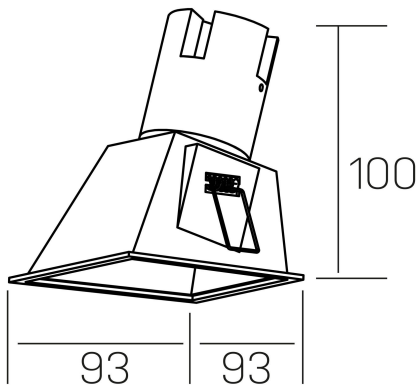

**noon sq asymmetric**  
K50806.01.RF.BK-BK.38.ST.8.40

## GENERAL DETAILS

INSTALLATION	recessed with frame
FINISHES ALUMINIUM	Black-Black
LIGHT DIRECTION	Fixed
BEAM ANGLE	38°
INT/EXT IP DEGREE	IP 23
MATERIAL	Aluminio/Polycarbonato
IK DEGREE	IK03
UTILIZATION	Indoor
WARRANTY	5 years

## ELECTRICAL DETAILS

LAMP	LED
POWER	5 W
COLOUR TEMPERATURE	4000K
LUMINOUS FLUX	490 Lm
EFFICACY DIMMING	82 Lm/W
DIMABLE	No Dim
DRIVER	Remote
CLASS PROTECTION	II
COLOUR RENDERING INDEX	CRI >80
VOLTAGE	220-240 V
CURRENT INTENSITY	135 mA
LIFE TIME	50.000 h

## GENERAL DIMENSIONS

DIMENSIONS	93×93 mm
CUT OUT	85x85 mm
HEIGHT	h 100 mm
DIMENSIONES DE EMBALAJE	105 × 105 × 120 mm
PESO NETO	0.15

\*Please might expect a max.15% figure reduction in finishes other than white