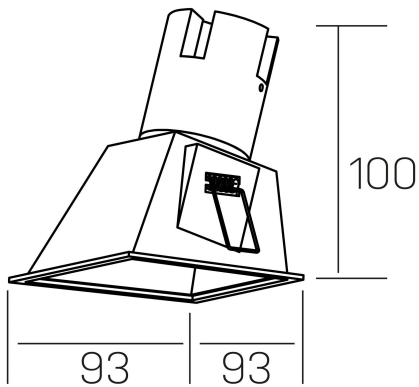

noon sq asymmetric
K50806.01.RF.BK-BK.38.ST.8.40

GENERAL DETAILS

| | |
|--------------------|------------------------|
| INSTALLATION | recessed with frame |
| FINISHES ALUMINIUM | Black-Black |
| LIGHT DIRECTION | Fixed |
| BEAM ANGLE | 38° |
| INT/EXT IP DEGREE | IP 23 |
| MATERIAL | Aluminio/Polycarbonato |
| IK DEGREE | IK03 |
| UTILIZATION | Indoor |
| WARRANTY | 5 years |

ELECTRICAL DETAILS

| | |
|------------------------|-----------|
| LAMP | LED |
| POWER | 5 W |
| COLOUR TEMPERATURE | 4000K |
| LUMINOUS FLUX | 490 Lm |
| EFFICACY DIMMING | 82 Lm/W |
| DIMABLE | No Dim |
| DRIVER | Remote |
| CLASS PROTECTION | II |
| COLOUR RENDERING INDEX | CRI >80 |
| VOLTAGE | 220-240 V |
| CURRENT INTENSITY | 135 mA |
| LIFE TIME | 50.000 h |

GENERAL DIMENSIONS

| | |
|-------------------------|--------------------|
| DIMENSIONS | 93×93 mm |
| CUT OUT | 85x85 mm |
| HEIGHT | h 100 mm |
| DIMENSIONES DE EMBALAJE | 105 × 105 × 120 mm |
| PESO NETO | 0.15 |