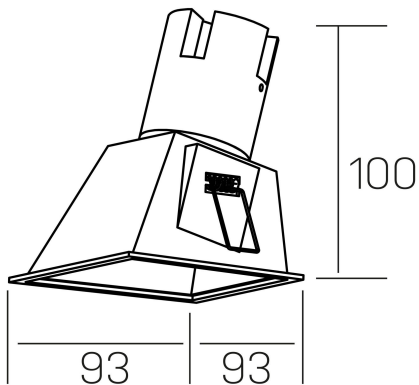

noon sq asymmetric
K50806.01.RF.BK-BK.38.ST.8.40.D1

GENERAL DETAILS

INSTALLATION	recessed with frame
FINISHES ALUMINIUM	Black-Black
LIGHT DIRECTION	Fixed
BEAM ANGLE	38°
INT/EXT IP DEGREE	IP 23
MATERIAL	Aluminio/Polycarbonato
IK DEGREE	IK03
UTILIZATION	Indoor
WARRANTY	3 years

ELECTRICAL DETAILS

LAMP	LED
POWER	5 W
COLOUR TEMPERATURE	4000K
LUMINOUS FLUX	490 Lm
EFFICACY DIMMING	82 Lm/W
DIMABLE	1.10v
DRIVER	Remote
CLASS PROTECTION	II
COLOUR RENDERING INDEX	CRI >80
VOLTAGE	220-240 V
FRECUENCIA	50-60 Hz
CURRENT INTENSITY	135 mA
LIFE TIME	35.000 h

GENERAL DIMENSIONS

DIMENSIONS	93×93 mm
CUT OUT	85×85 mm
HEIGHT	h 100 mm
DIMENSIONES DE EMBALAJE	105 × 105 × 120 mm
PESO NETO	0.15

*Please might expect a max.15% figure reduction in finishes other than white