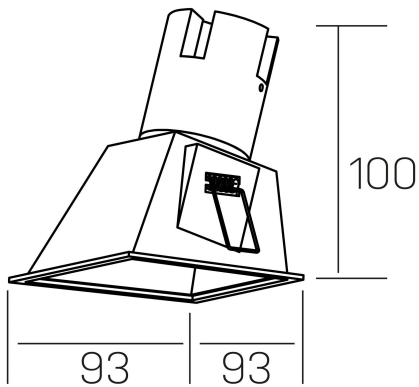

**noon sq asymmetric**  
K50806.01.RF.BK-BK.38.ST.8.40.DA

#### GENERAL DETAILS

INSTALLATION	recessed with frame
FINISHES ALUMINIUM	Black-Black
LIGHT DIRECTION	Fixed
BEAM ANGLE	38°
INT/EXT IP DEGREE	IP 23
MATERIAL	Aluminio/Polycarbonato
IK DEGREE	IK03
UTILIZATION	Indoor
WARRANTY	3 years

#### ELECTRICAL DETAILS

LAMP	LED
POWER	5 W
COLOUR TEMPERATURE	4000K
LUMINOUS FLUX	490 Lm
EFFICACY DIMMING	82 Lm/W
DIMABLE	DALI
DRIVER	Remote
CLASS PROTECTION	II
COLOUR RENDERING INDEX	CRI >80
VOLTAGE	220-240 V
FRECUENCIA	50-60 Hz
CURRENT INTENSITY	135 mA
LIFE TIME	50.000 h

#### GENERAL DIMENSIONS

DIMENSIONS	93×93 mm
CUT OUT	85×85 mm
HEIGHT	h 100 mm
DIMENSIONES DE EMBALAJE	105 × 105 × 120 mm
PESO NETO	0.15

\*Please might expect a max.15% figure reduction in finishes other than white