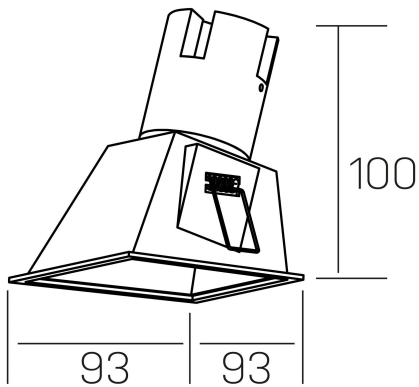

noon sq asymmetric
K50806.01.RF.BK-BK.38.ST.8.40.PC

GENERAL DETAILS

INSTALLATION	recessed with frame
FINISHES ALUMINIUM	Black-Black
LIGHT DIRECTION	Fixed
BEAM ANGLE	38°
INT/EXT IP DEGREE	IP 23
MATERIAL	Aluminio/Polycarbonato
IK DEGREE	IK03
UTILIZATION	Indoor
WARRANTY	3 years

ELECTRICAL DETAILS

LAMP	LED
POWER	5 W
COLOUR TEMPERATURE	4000K
LUMINOUS FLUX	490 Lm
EFFICACY DIMMING	82 Lm/W
DIMABLE	PHASE CUT
DRIVER	Remote
CLASS PROTECTION	II
COLOUR RENDERING INDEX	CRI >80
VOLTAGE	220-240 V
FRECUENCIA	50-60 Hz
CURRENT INTENSITY	135 mA
LIFE TIME	35.000 h

GENERAL DIMENSIONS

DIMENSIONS	93×93 mm
CUT OUT	85×85 mm
HEIGHT	h 100 mm
DIMENSIONES DE EMBALAJE	105 × 105 × 120 mm
PESO NETO	0.15

*Please might expect a max.15% figure reduction in finishes other than white