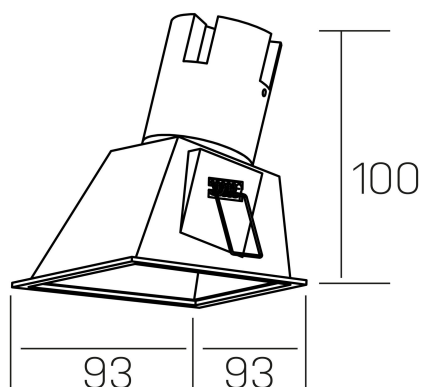

noon sq asymmetric
K50806.01.RF.BK-BK.38.ST.8.40.PU

GENERAL DETAILS

| | |
|--------------------|------------------------|
| INSTALLATION | recessed with frame |
| FINISHES ALUMINIUM | Black-Black |
| LIGHT DIRECTION | Fixed |
| BEAM ANGLE | 38° |
| INT/EXT IP DEGREE | IP 23 |
| MATERIAL | Aluminio/Polycarbonato |
| IK DEGREE | IK03 |
| UTILIZATION | Indoor |
| WARRANTY | 3 years |

ELECTRICAL DETAILS

| | |
|------------------------|-----------|
| LAMP | LED |
| POWER | 5 W |
| COLOUR TEMPERATURE | 4000K |
| LUMINOUS FLUX | 490 Lm |
| EFFICACY DIMMING | 82 Lm/W |
| DIMABLE | Push |
| DRIVER | Remote |
| CLASS PROTECTION | II |
| COLOUR RENDERING INDEX | CRI >80 |
| VOLTAGE | 220-240 V |
| FRECUENCIA | 50-60 Hz |
| CURRENT INTENSITY | 135 mA |
| LIFE TIME | 50.000 h |

GENERAL DIMENSIONS

| | |
|-------------------------|--------------------|
| DIMENSIONS | 93×93 mm |
| CUT OUT | 85×85 mm |
| HEIGHT | h 100 mm |
| DIMENSIONES DE EMBALAJE | 105 × 105 × 120 mm |
| PESO NETO | 0.15 |