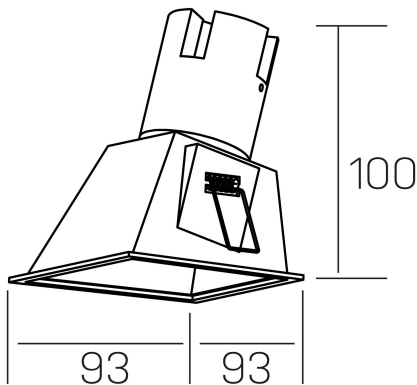

noon sq asymmetric
K50806.01.RF.WH-WH.38.ST.8.30

GENERAL DETAILS

INSTALLATION	recessed with frame
FINISHES ALUMINIUM	White-White
LIGHT DIRECTION	Fixed
BEAM ANGLE	38°
INT/EXT IP DEGREE	IP 23
MATERIAL	Aluminio/Polycarbonato
IK DEGREE	IK03
UTILIZATION	Indoor
WARRANTY	3 years

ELECTRICAL DETAILS

LAMP	LED
POWER	5 W
COLOUR TEMPERATURE	3000K
LUMINOUS FLUX	480 Lm
EFFICACY DIMMING	80 Lm/W
DIMABLE	No Dim
DRIVER	Remote
CLASS PROTECTION	II
COLOUR RENDERING INDEX	CRI >80
VOLTAGE	220-240 V
FRECUENCIA	50-60 Hz
CURRENT INTENSITY	135 mA
LIFE TIME	35.000 h

GENERAL DIMENSIONS

DIMENSIONS	93×93 mm
CUT OUT	85×85 mm
HEIGHT	h 100 mm
DIMENSIONES DE EMBALAJE	105 × 105 × 120 mm
PESO NETO	0.15

*Please might expect a max.15% figure reduction in finishes other than white