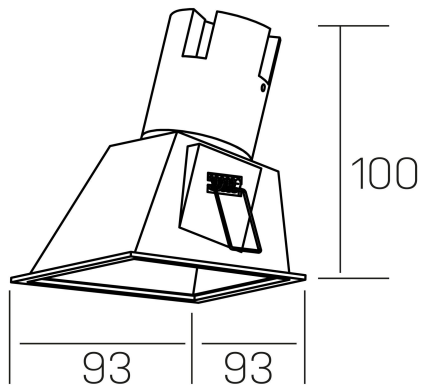

noon sq asymmetric
K50806.01.RF.WH-WH.38.ST.8.30

GENERAL DETAILS

INSTALLATION	recessed with frame
FINISHES ALUMINIUM	White-White
LIGHT DIRECTION	Fixed
BEAM ANGLE	38°
INT/EXT IP DEGREE	IP 23
MATERIAL	Aluminio/Polycarbonato
IK DEGREE	IK03
UTILIZATION	Indoor
WARRANTY	3 years

ELECTRICAL DETAILS

LAMP	LED
POWER	5 W
COLOUR TEMPERATURE	3000K
LUMINOUS FLUX	480 Lm
EFFICACY DIMMING	80 Lm/W
DIMABLE	No Dim
DRIVER	Remote
CLASS PROTECTION	II
COLOUR RENDERING INDEX	CRI >80
VOLTAGE	220-240 V
FRECUENCIA	50-60 Hz
CURRENT INTENSITY	135 mA
LIFE TIME	50.000 h

GENERAL DIMENSIONS

DIMENSIONS	93×93 mm
CUT OUT	85×85 mm
HEIGHT	h 100 mm
DIMENSIONES DE EMBALAJE	105 × 105 × 120 mm
PESO NETO	0.15

*Please might expect a max.15% figure reduction in finishes other than white