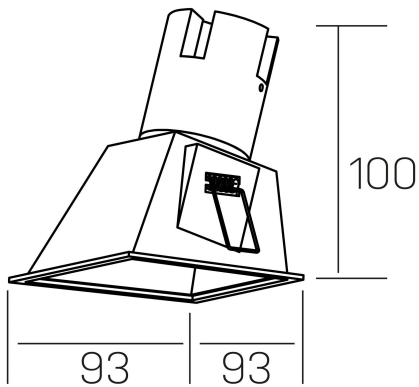

**noon sq asymmetric**  
K50806.01.RF.WH-WH.38.ST.8.30

#### GENERAL DETAILS

INSTALLATION	recessed with frame
FINISHES ALUMINIUM	White-White
LIGHT DIRECTION	Fixed
BEAM ANGLE	38°
INT/EXT IP DEGREE	IP 23
MATERIAL	Aluminio/Polycarbonato
IK DEGREE	IK03
UTILIZATION	Indoor
WARRANTY	5 years

#### ELECTRICAL DETAILS

LAMP	LED
POWER	5 W
COLOUR TEMPERATURE	3000K
LUMINOUS FLUX	480 Lm
EFFICACY DIMMING	80 Lm/W
DIMABLE	No Dim
DRIVER	Remote
CLASS PROTECTION	II
COLOUR RENDERING INDEX	CRI >80
VOLTAGE	220-240 V
CURRENT INTENSITY	135 mA
LIFE TIME	50.000 h

#### GENERAL DIMENSIONS

DIMENSIONS	93×93 mm
CUT OUT	85×85 mm
HEIGHT	h 100 mm
DIMENSIONES DE EMBALAJE	105 × 105 × 120 mm
PESO NETO	0.15

\*Please might expect a max.15% figure reduction in finishes other than white