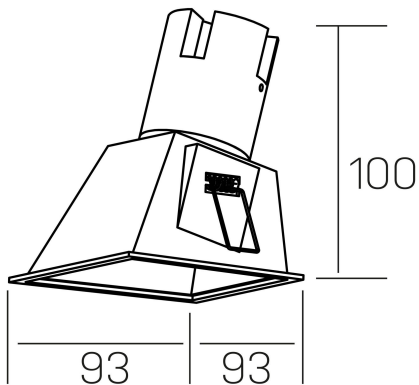

**noon sq asymmetric**  
K50806.01.RF.WH-WH.38.ST.8.30.D1

#### GENERAL DETAILS

INSTALLATION	recessed with frame
FINISHES ALUMINIUM	White-White
LIGHT DIRECTION	Fixed
BEAM ANGLE	38°
INT/EXT IP DEGREE	IP 23
MATERIAL	Aluminio/Polycarbonato
IK DEGREE	IK03
UTILIZATION	Indoor
WARRANTY	3 years

#### ELECTRICAL DETAILS

LAMP	LED
POWER	5 W
COLOUR TEMPERATURE	3000K
LUMINOUS FLUX	480 Lm
EFFICACY DIMMING	80 Lm/W
DIMABLE	1.10v
DRIVER	Remote
CLASS PROTECTION	II
COLOUR RENDERING INDEX	CRI >80
VOLTAGE	220-240 V
FRECUENCIA	50-60 Hz
CURRENT INTENSITY	135 mA
LIFE TIME	35.000 h

#### GENERAL DIMENSIONS

DIMENSIONS	93×93 mm
CUT OUT	85×85 mm
HEIGHT	h 100 mm
DIMENSIONES DE EMBALAJE	105 × 105 × 120 mm
PESO NETO	0.15

\*Please might expect a max.15% figure reduction in finishes other than white