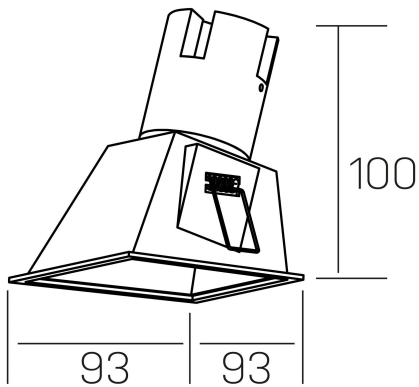

**noon sq asymmetric**  
K50806.01.RF.WH-WH.38.ST.8.30.D1

#### GENERAL DETAILS

INSTALLATION	recessed with frame
FINISHES ALUMINIUM	White-White
LIGHT DIRECTION	Fixed
BEAM ANGLE	38°
INT/EXT IP DEGREE	IP 23
MATERIAL	Aluminio/Polycarbonato
IK DEGREE	IK03
UTILIZATION	Indoor
WARRANTY	3 years

#### ELECTRICAL DETAILS

LAMP	LED
POWER	5 W
COLOUR TEMPERATURE	3000K
LUMINOUS FLUX	480 Lm
EFFICACY DIMMING	80 Lm/W
DIMABLE	1.10v
DRIVER	Remote
CLASS PROTECTION	II
COLOUR RENDERING INDEX	CRI >80
VOLTAGE	220-240 V
FRECUENCIA	50-60 Hz
CURRENT INTENSITY	135 mA
LIFE TIME	50.000 h

#### GENERAL DIMENSIONS

DIMENSIONS	93×93 mm
CUT OUT	85×85 mm
HEIGHT	h 100 mm
DIMENSIONES DE EMBALAJE	105 × 105 × 120 mm
PESO NETO	0.15

\*Please might expect a max.15% figure reduction in finishes other than white