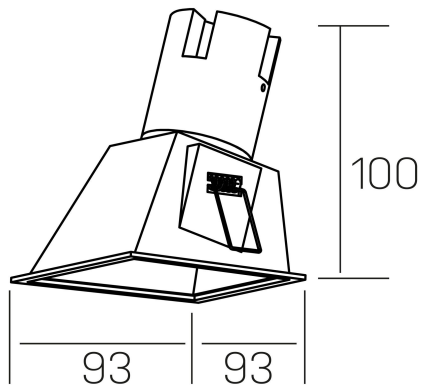

noon sq asymmetric
K50806.01.RF.WH-WH.38.ST.8.30.DA

GENERAL DETAILS

INSTALLATION	recessed with frame
FINISHES ALUMINIUM	White-White
LIGHT DIRECTION	Fixed
BEAM ANGLE	38°
INT/EXT IP DEGREE	IP 23
MATERIAL	Aluminio/Polycarbonato
IK DEGREE	IK03
UTILIZATION	Indoor
WARRANTY	3 years

ELECTRICAL DETAILS

LAMP	LED
POWER	5 W
COLOUR TEMPERATURE	3000K
LUMINOUS FLUX	480 Lm
EFFICACY DIMMING	80 Lm/W
DIMABLE	DALI
DRIVER	Remote
CLASS PROTECTION	II
COLOUR RENDERING INDEX	CRI >80
VOLTAGE	220-240 V
FRECUENCIA	50-60 Hz
CURRENT INTENSITY	135 mA
LIFE TIME	35.000 h

GENERAL DIMENSIONS

DIMENSIONS	93×93 mm
CUT OUT	85×85 mm
HEIGHT	h 100 mm
DIMENSIONES DE EMBALAJE	105 × 105 × 120 mm
PESO NETO	0.15

*Please might expect a max.15% figure reduction in finishes other than white