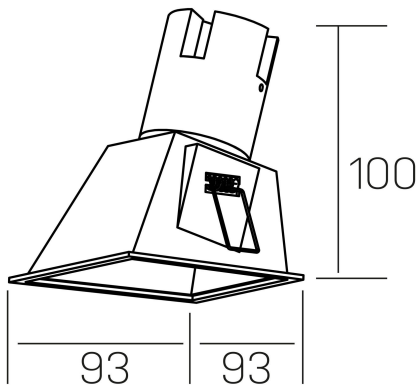

**noon sq asymmetric**  
K50806.01.RF.WH-WH.38.ST.8.30.PC

#### GENERAL DETAILS

INSTALLATION	recessed with frame
FINISHES ALUMINIUM	White-White
LIGHT DIRECTION	Fixed
BEAM ANGLE	38°
INT/EXT IP DEGREE	IP 23
MATERIAL	Aluminio/Polycarbonato
IK DEGREE	IK03
UTILIZATION	Indoor
WARRANTY	3 years

#### ELECTRICAL DETAILS

LAMP	LED
POWER	5 W
COLOUR TEMPERATURE	3000K
LUMINOUS FLUX	480 Lm
EFFICACY DIMMING	80 Lm/W
DIMABLE	PHASE CUT
DRIVER	Remote
CLASS PROTECTION	II
COLOUR RENDERING INDEX	CRI >80
VOLTAGE	220-240 V
FRECUENCIA	50-60 Hz
CURRENT INTENSITY	135 mA
LIFE TIME	50.000 h

#### GENERAL DIMENSIONS

DIMENSIONS	93×93 mm
CUT OUT	85×85 mm
HEIGHT	h 100 mm
DIMENSIONES DE EMBALAJE	105 × 105 × 120 mm
PESO NETO	0.15

\*Please might expect a max.15% figure reduction in finishes other than white