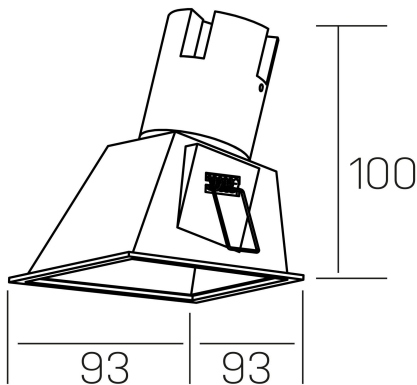

**noon sq asymmetric**  
K50806.01.RF.WH-WH.38.ST.8.30.PC

#### GENERAL DETAILS

INSTALLATION	recessed with frame
FINISHES ALUMINIUM	White-White
LIGHT DIRECTION	Fixed
BEAM ANGLE	38°
INT/EXT IP DEGREE	IP 23
MATERIAL	Aluminio/Polycarbonato
IK DEGREE	IK03
UTILIZATION	Indoor
WARRANTY	3 years

#### ELECTRICAL DETAILS

LAMP	LED
POWER	5 W
COLOUR TEMPERATURE	3000K
LUMINOUS FLUX	480 Lm
EFFICACY DIMMING	80 Lm/W
DIMABLE	PHASE CUT
DRIVER	Remote
CLASS PROTECTION	II
COLOUR RENDERING INDEX	CRI >80
VOLTAGE	220-240 V
FRECUENCIA	50-60 Hz
CURRENT INTENSITY	135 mA
LIFE TIME	35.000 h

#### GENERAL DIMENSIONS

DIMENSIONS	93×93 mm
CUT OUT	85×85 mm
HEIGHT	h 100 mm
DIMENSIONES DE EMBALAJE	105 × 105 × 120 mm
PESO NETO	0.15

\*Please might expect a max.15% figure reduction in finishes other than white