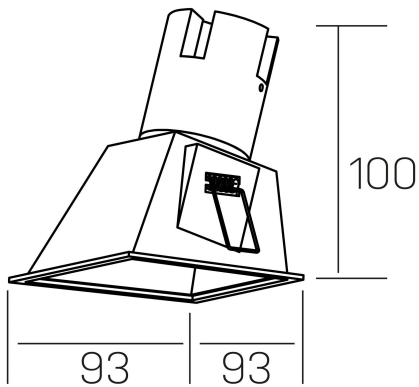

**noon sq asymmetric**  
K50806.01.RF.WH-WH.38.ST.8.30.PU

#### GENERAL DETAILS

INSTALLATION	recessed with frame
FINISHES ALUMINIUM	White-White
LIGHT DIRECTION	Fixed
BEAM ANGLE	38°
INT/EXT IP DEGREE	IP 23
MATERIAL	Aluminio/Polycarbonato
IK DEGREE	IK03
UTILIZATION	Indoor
WARRANTY	3 years

#### ELECTRICAL DETAILS

LAMP	LED
POWER	5 W
COLOUR TEMPERATURE	3000K
LUMINOUS FLUX	480 Lm
EFFICACY DIMMING	80 Lm/W
DIMABLE	Push
DRIVER	Remote
CLASS PROTECTION	II
COLOUR RENDERING INDEX	CRI >80
VOLTAGE	220-240 V
FRECUENCIA	50-60 Hz
CURRENT INTENSITY	135 mA
LIFE TIME	50.000 h

#### GENERAL DIMENSIONS

DIMENSIONS	93×93 mm
CUT OUT	85×85 mm
HEIGHT	h 100 mm
DIMENSIONES DE EMBALAJE	105 × 105 × 120 mm
PESO NETO	0.15

\*Please might expect a max.15% figure reduction in finishes other than white