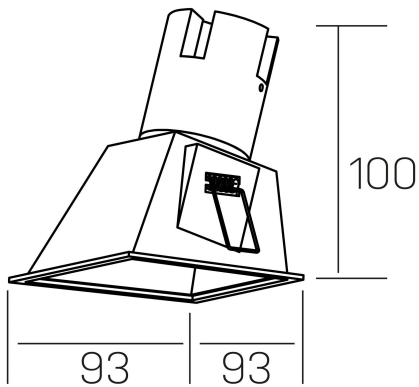

**noon sq asymmetric**  
K50806.01.RF.WH-WH.38.ST.8.40

#### GENERAL DETAILS

INSTALLATION	recessed with frame
FINISHES ALUMINIUM	White-White
LIGHT DIRECTION	Fixed
BEAM ANGLE	38°
INT/EXT IP DEGREE	IP 23
MATERIAL	Aluminio/Polycarbonato
IK DEGREE	IK03
UTILIZATION	Indoor
WARRANTY	3 years

#### ELECTRICAL DETAILS

LAMP	LED
POWER	5 W
COLOUR TEMPERATURE	4000K
LUMINOUS FLUX	490 Lm
EFFICACY DIMMING	82 Lm/W
DIMABLE	No Dim
DRIVER	Remote
CLASS PROTECTION	II
COLOUR RENDERING INDEX	CRI >80
VOLTAGE	220-240 V
FRECUENCIA	50-60 Hz
CURRENT INTENSITY	135 mA
LIFE TIME	50.000 h

#### GENERAL DIMENSIONS

DIMENSIONS	93×93 mm
CUT OUT	85×85 mm
HEIGHT	h 100 mm
DIMENSIONES DE EMBALAJE	105 × 105 × 120 mm
PESO NETO	0.15

\*Please might expect a max.15% figure reduction in finishes other than white