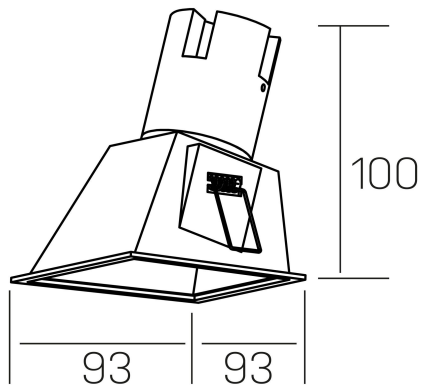

noon sq asymmetric
K50806.01.RF.WH-WH.38.ST.8.40

GENERAL DETAILS

INSTALLATION	recessed with frame
FINISHES ALUMINIUM	White-White
LIGHT DIRECTION	Fixed
BEAM ANGLE	38°
INT/EXT IP DEGREE	IP 23
MATERIAL	Aluminio/Polycarbonato
IK DEGREE	IK03
UTILIZATION	Indoor
WARRANTY	3 years

ELECTRICAL DETAILS

LAMP	LED
POWER	5 W
COLOUR TEMPERATURE	4000K
LUMINOUS FLUX	490 Lm
EFFICACY DIMMING	82 Lm/W
DIMABLE	No Dim
DRIVER	Remote
CLASS PROTECTION	II
COLOUR RENDERING INDEX	CRI >80
VOLTAGE	220-240 V
FRECUENCIA	50-60 Hz
CURRENT INTENSITY	135 mA
LIFE TIME	35.000 h

GENERAL DIMENSIONS

DIMENSIONS	93×93 mm
CUT OUT	85×85 mm
HEIGHT	h 100 mm
DIMENSIONES DE EMBALAJE	105 × 105 × 120 mm
PESO NETO	0.15

*Please might expect a max.15% figure reduction in finishes other than white