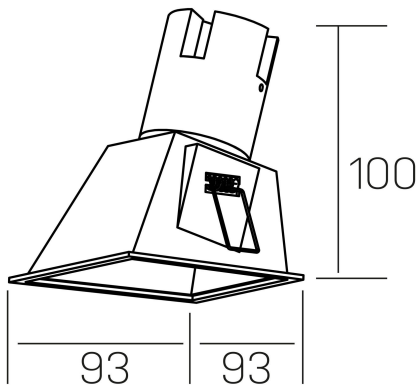

noon sq asymmetric
K50806.01.RF.WH-WH.38.ST.8.40.D1

GENERAL DETAILS

INSTALLATION	recessed with frame
FINISHES ALUMINIUM	White-White
LIGHT DIRECTION	Fixed
BEAM ANGLE	38°
INT/EXT IP DEGREE	IP 23
MATERIAL	Aluminio/Polycarbonato
IK DEGREE	IK03
UTILIZATION	Indoor
WARRANTY	3 years

ELECTRICAL DETAILS

LAMP	LED
POWER	5 W
COLOUR TEMPERATURE	4000K
LUMINOUS FLUX	490 Lm
EFFICACY DIMMING	82 Lm/W
DIMABLE	1.10v
DRIVER	Remote
CLASS PROTECTION	II
COLOUR RENDERING INDEX	CRI >80
VOLTAGE	220-240 V
FRECUENCIA	50-60 Hz
CURRENT INTENSITY	135 mA
LIFE TIME	35.000 h

GENERAL DIMENSIONS

DIMENSIONS	93×93 mm
CUT OUT	85×85 mm
HEIGHT	h 100 mm
DIMENSIONES DE EMBALAJE	105 × 105 × 120 mm
PESO NETO	0.15

*Please might expect a max.15% figure reduction in finishes other than white