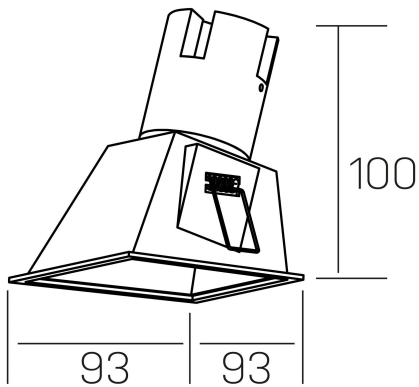

noon sq asymmetric
K50806.01.RF.WH-WH.38.ST.8.40.DA

GENERAL DETAILS

INSTALLATION	recessed with frame
FINISHES ALUMINIUM	White-White
LIGHT DIRECTION	Fixed
BEAM ANGLE	38°
INT/EXT IP DEGREE	IP 23
MATERIAL	Aluminio/Polycarbonato
IK DEGREE	IK03
UTILIZATION	Indoor
WARRANTY	3 years

ELECTRICAL DETAILS

LAMP	LED
POWER	5 W
COLOUR TEMPERATURE	4000K
LUMINOUS FLUX	490 Lm
EFFICACY DIMMING	82 Lm/W
DIMABLE	DALI
DRIVER	Remote
CLASS PROTECTION	II
COLOUR RENDERING INDEX	CRI >80
VOLTAGE	220-240 V
FRECUENCIA	50-60 Hz
CURRENT INTENSITY	135 mA
LIFE TIME	35.000 h

GENERAL DIMENSIONS

DIMENSIONS	93×93 mm
CUT OUT	85×85 mm
HEIGHT	h 100 mm
DIMENSIONES DE EMBALAJE	105 × 105 × 120 mm
PESO NETO	0.15

*Please might expect a max.15% figure reduction in finishes other than white