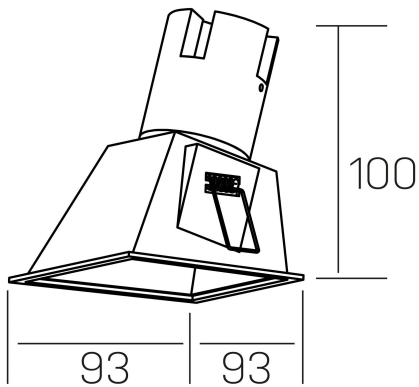

**noon sq asymmetric**  
K50806.01.RF.WH-WH.38.ST.8.40.PC

### GENERAL DETAILS

INSTALLATION	recessed with frame
FINISHES ALUMINIUM	White-White
LIGHT DIRECTION	Fixed
BEAM ANGLE	38°
INT/EXT IP DEGREE	IP 23
MATERIAL	Aluminio/Polycarbonato
IK DEGREE	IK03
UTILIZATION	Indoor
WARRANTY	3 years

### ELECTRICAL DETAILS

LAMP	LED
POWER	5 W
COLOUR TEMPERATURE	4000K
LUMINOUS FLUX	490 Lm
EFFICACY DIMMING	82 Lm/W
DIMABLE	PHASE CUT
DRIVER	Remote
CLASS PROTECTION	II
COLOUR RENDERING INDEX	CRI >80
VOLTAGE	220-240 V
FRECUENCIA	50-60 Hz
CURRENT INTENSITY	135 mA
LIFE TIME	50.000 h

### GENERAL DIMENSIONS

DIMENSIONS	93×93 mm
CUT OUT	85×85 mm
HEIGHT	h 100 mm
DIMENSIONES DE EMBALAJE	105 × 105 × 120 mm
PESO NETO	0.15

\*Please might expect a max.15% figure reduction in finishes other than white