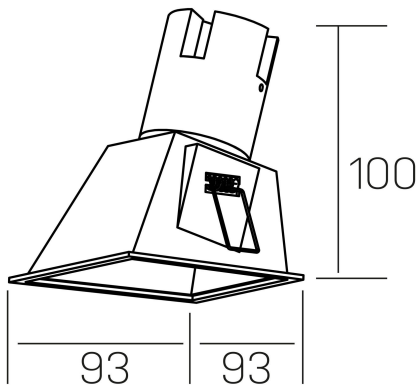

noon sq asymmetric
K50806.01.RF.WH-WH.38.ST.8.40.PC

GENERAL DETAILS

INSTALLATION	recessed with frame
FINISHES ALUMINIUM	White-White
LIGHT DIRECTION	Fixed
BEAM ANGLE	38°
INT/EXT IP DEGREE	IP 23
MATERIAL	Aluminio/Polycarbonato
IK DEGREE	IK03
UTILIZATION	Indoor
WARRANTY	3 years

ELECTRICAL DETAILS

LAMP	LED
POWER	5 W
COLOUR TEMPERATURE	4000K
LUMINOUS FLUX	490 Lm
EFFICACY DIMMING	82 Lm/W
DIMABLE	PHASE CUT
DRIVER	Remote
CLASS PROTECTION	II
COLOUR RENDERING INDEX	CRI >80
VOLTAGE	220-240 V
FRECUENCIA	50-60 Hz
CURRENT INTENSITY	135 mA
LIFE TIME	35.000 h

GENERAL DIMENSIONS

DIMENSIONS	93×93 mm
CUT OUT	85×85 mm
HEIGHT	h 100 mm
DIMENSIONES DE EMBALAJE	105 × 105 × 120 mm
PESO NETO	0.15

*Please might expect a max.15% figure reduction in finishes other than white