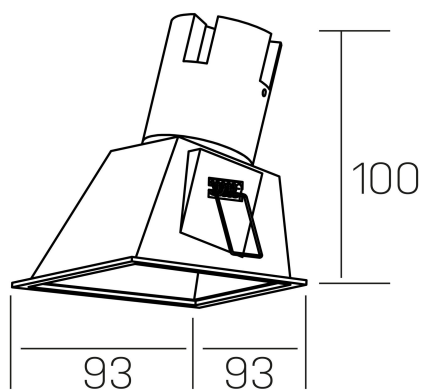

noon sq asymmetric
K50806.01.RF.WH-WH.38.ST.8.40.PU

GENERAL DETAILS

INSTALLATION	recessed with frame
FINISHES ALUMINIUM	White-White
LIGHT DIRECTION	Fixed
BEAM ANGLE	38°
INT/EXT IP DEGREE	IP 23
MATERIAL	Aluminio/Polycarbonato
IK DEGREE	IK03
UTILIZATION	Indoor
WARRANTY	3 years

ELECTRICAL DETAILS

LAMP	LED
POWER	5 W
COLOUR TEMPERATURE	4000K
LUMINOUS FLUX	490 Lm
EFFICACY DIMMING	82 Lm/W
DIMABLE	Push
DRIVER	Remote
CLASS PROTECTION	II
COLOUR RENDERING INDEX	CRI >80
VOLTAGE	220-240 V
FRECUENCIA	50-60 Hz
CURRENT INTENSITY	135 mA
LIFE TIME	35.000 h

GENERAL DIMENSIONS

DIMENSIONS	93×93 mm
CUT OUT	85×85 mm
HEIGHT	h 100 mm
DIMENSIONES DE EMBALAJE	105 × 105 × 120 mm
PESO NETO	0.15

*Please might expect a max.15% figure reduction in finishes other than white