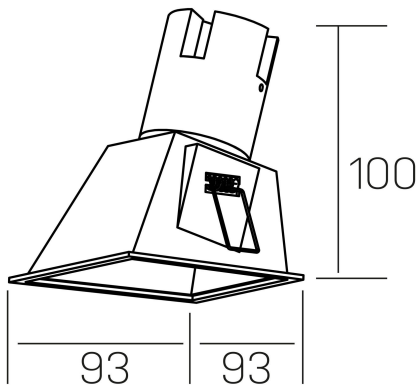

**noon sq asymmetric**  
K50806.01.RF.WH-WH.38.ST.8.40.PU

#### GENERAL DETAILS

INSTALLATION	recessed with frame
FINISHES ALUMINIUM	White-White
LIGHT DIRECTION	Fixed
BEAM ANGLE	38°
INT/EXT IP DEGREE	IP 23
MATERIAL	Aluminio/Polycarbonato
IK DEGREE	IK03
UTILIZATION	Indoor
WARRANTY	3 years

#### ELECTRICAL DETAILS

LAMP	LED
POWER	5 W
COLOUR TEMPERATURE	4000K
LUMINOUS FLUX	490 Lm
EFFICACY DIMMING	82 Lm/W
DIMABLE	Push
DRIVER	Remote
CLASS PROTECTION	II
COLOUR RENDERING INDEX	CRI >80
VOLTAGE	220-240 V
FRECUENCIA	50-60 Hz
CURRENT INTENSITY	135 mA
LIFE TIME	50.000 h

#### GENERAL DIMENSIONS

DIMENSIONS	93×93 mm
CUT OUT	85×85 mm
HEIGHT	h 100 mm
DIMENSIONES DE EMBALAJE	105 × 105 × 120 mm
PESO NETO	0.15

\*Please might expect a max.15% figure reduction in finishes other than white