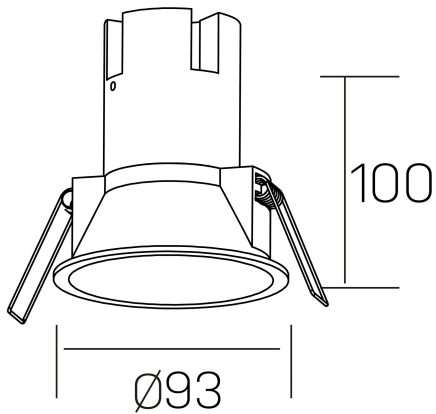

noon IP65
K50803.02.RF.WH-WH.38.ST.8.40.D1

GENERAL DETAILS

INSTALLATION	recessed with frame
FINISHES ALUMINIUM	White-White
LIGHT DIRECTION	Fixed
BEAM ANGLE	38°
INT/EXT IP DEGREE	IP 65
MATERIAL	Aluminio/Polycarbonato
IK DEGREE	IK03
UTILIZATION	Indoor
WARRANTY	3 years

ELECTRICAL DETAILS

LAMP	LED
POWER	10W
COLOUR TEMPERATURE	4000K
LUMINOUS FLUX	910 Lm
EFFICACY DIMMING	87 Lm/W
DIMABLE	1.10v
DRIVER	Remote
CLASS PROTECTION	II
COLOUR RENDERING INDEX	CRI >80
VOLTAGE	220-240 V
FRECUENCIA	50-60 Hz
CURRENT INTENSITY	250 mA
LIFE TIME	50.000 h

GENERAL DIMENSIONS

DIMENSIONS	Ø 93 mm
CUT OUT	Ø 85 mm
HEIGHT	h 100 mm
DIMENSIONES DE EMBALAJE	95 × 95 × 110 mm
PESO NETO	0.25

*Please might expect a max.15% figure reduction in finishes other than white