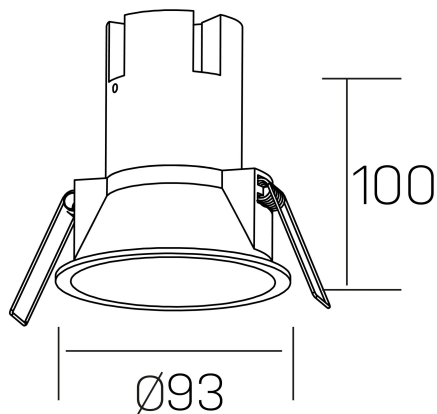

**noon IP65**  
K50803.02.RF.WH-WH.38.ST.8.40

#### GENERAL DETAILS

INSTALLATION	recessed with frame
FINISHES ALUMINIUM	White-White
LIGHT DIRECTION	Fixed
BEAM ANGLE	38°
INT/EXT IP DEGREE	IP 65
MATERIAL	Aluminio/Polycarbonato
IK DEGREE	IK03
UTILIZATION	Indoor
WARRANTY	3 years

#### ELECTRICAL DETAILS

LAMP	LED
POWER	10W
COLOUR TEMPERATURE	4000K
LUMINOUS FLUX	910 Lm
EFFICACY DIMMING	87 Lm/W
DIMABLE	No Dim
DRIVER	Remote
CLASS PROTECTION	II
COLOUR RENDERING INDEX	CRI >80
VOLTAGE	220-240 V
FRECUENCIA	50-60 Hz
CURRENT INTENSITY	250 mA
LIFE TIME	35.000 h

#### GENERAL DIMENSIONS

DIMENSIONS	Ø 93 mm
CUT OUT	Ø 85 mm
HEIGHT	h 100 mm
DIMENSIONES DE EMBALAJE	95 × 95 × 110 mm
PESO NETO	0.25

\*Please might expect a max.15% figure reduction in finishes other than white