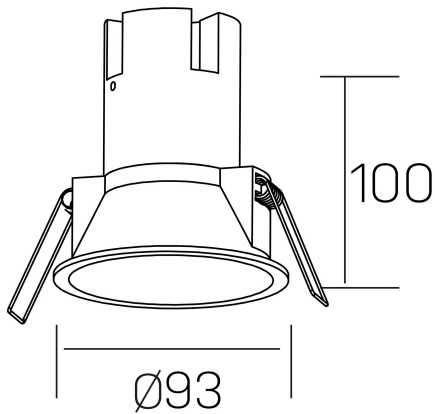

noon IP65
K50803.02.RF.WH-WH.38.ST.8.30

GENERAL DETAILS

INSTALLATION	recessed with frame
FINISHES ALUMINIUM	White-White
LIGHT DIRECTION	Fixed
BEAM ANGLE	38°
INT/EXT IP DEGREE	IP 65
MATERIAL	Aluminio/Polycarbonato
IK DEGREE	IK03
UTILIZATION	Indoor
WARRANTY	3 years

ELECTRICAL DETAILS

LAMP	LED
POWER	10W
COLOUR TEMPERATURE	3000K
LUMINOUS FLUX	900 lm
EFFICACY DIMMING	86 Lm/W
DIMABLE	No Dim
DRIVER	Remote
CLASS PROTECTION	II
COLOUR RENDERING INDEX	CRI >80
VOLTAGE	220-240 V
FRECUENCIA	50-60 Hz
CURRENT INTENSITY	250 mA
LIFE TIME	50.000 h

GENERAL DIMENSIONS

DIMENSIONS	Ø 93 mm
CUT OUT	Ø 85 mm
HEIGHT	h 100 mm
DIMENSIONES DE EMBALAJE	95 × 95 × 110 mm
PESO NETO	0.25

*Please might expect a max.15% figure reduction in finishes other than white