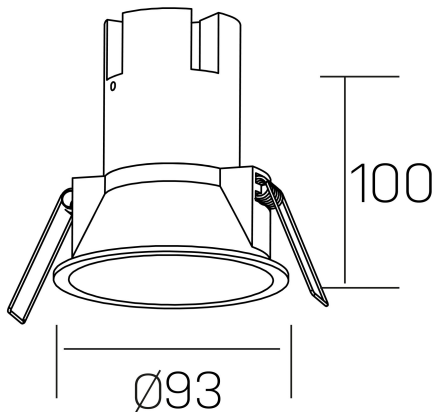

**noon IP65**  
K50803.02.RF.WH-WH.38.ST.8.27.D1

#### GENERAL DETAILS

INSTALLATION	recessed with frame
FINISHES ALUMINIUM	White-White
LIGHT DIRECTION	Fixed
BEAM ANGLE	38°
INT/EXT IP DEGREE	IP 65
MATERIAL	Aluminio/Polycarbonato
IK DEGREE	IK03
UTILIZATION	Indoor
WARRANTY	3 years

#### ELECTRICAL DETAILS

LAMP	LED
POWER	10W
COLOUR TEMPERATURE	2700K
LUMINOUS FLUX	890 Lm
EFFICACY DIMMING	85 Lm/W
DIMABLE	1.10v
DRIVER	Remote
CLASS PROTECTION	II
COLOUR RENDERING INDEX	CRI >80
VOLTAGE	220-240 V
FRECUENCIA	50-60 Hz
CURRENT INTENSITY	250 mA
LIFE TIME	35.000 h

#### GENERAL DIMENSIONS

DIMENSIONS	Ø 93 mm
CUT OUT	Ø 85 mm
HEIGHT	h 100 mm
DIMENSIONES DE EMBALAJE	95 × 95 × 110 mm
PESO NETO	0.25

\*Please might expect a max.15% figure reduction in finishes other than white