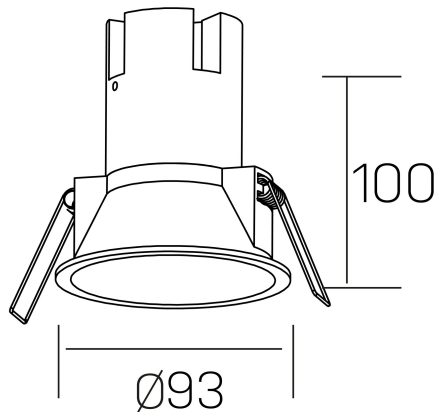

noon IP65
K50803.02.RF.BK-BK.38.ST.8.40.PU

GENERAL DETAILS

INSTALLATION	recessed with frame
FINISHES ALUMINIUM	Black-Black
LIGHT DIRECTION	Fixed
BEAM ANGLE	38°
INT/EXT IP DEGREE	IP 65
MATERIAL	Aluminio/Polycarbonato
IK DEGREE	IK03
UTILIZATION	Indoor
WARRANTY	3 years

ELECTRICAL DETAILS

LAMP	LED
POWER	10W
COLOUR TEMPERATURE	4000K
LUMINOUS FLUX	910 Lm
EFFICACY DIMMING	87 Lm/W
DIMABLE	Push
DRIVER	Remote
CLASS PROTECTION	II
COLOUR RENDERING INDEX	CRI >80
VOLTAGE	220-240 V
FRECUENCIA	50-60 Hz
CURRENT INTENSITY	250 mA
LIFE TIME	35.000 h

GENERAL DIMENSIONS

DIMENSIONS	Ø 93 mm
CUT OUT	Ø 85 mm
HEIGHT	h 100 mm
DIMENSIONES DE EMBALAJE	95 × 95 × 110 mm
PESO NETO	0.25

*Please might expect a max.15% figure reduction in finishes other than white