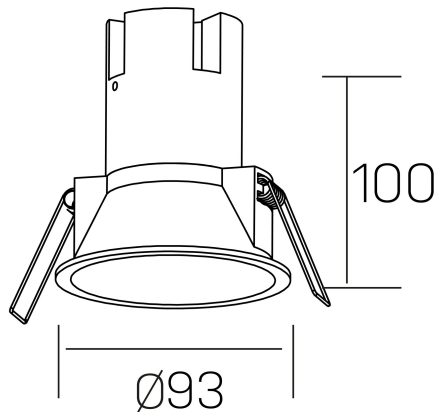

noon IP65
K50803.02.RF.BK-BK.38.ST.8.40.PC

GENERAL DETAILS

INSTALLATION	recessed with frame
FINISHES ALUMINIUM	Black-Black
LIGHT DIRECTION	Fixed
BEAM ANGLE	38°
INT/EXT IP DEGREE	IP 65
MATERIAL	Aluminio/Polycarbonato
IK DEGREE	IK03
UTILIZATION	Indoor
WARRANTY	3 years

ELECTRICAL DETAILS

LAMP	LED
POWER	10W
COLOUR TEMPERATURE	4000K
LUMINOUS FLUX	910 Lm
EFFICACY DIMMING	87 Lm/W
DIMABLE	PHASE CUT
DRIVER	Remote
CLASS PROTECTION	II
COLOUR RENDERING INDEX	CRI >80
VOLTAGE	220-240 V
FRECUENCIA	50-60 Hz
CURRENT INTENSITY	250 mA
LIFE TIME	50.000 h

GENERAL DIMENSIONS

DIMENSIONS	Ø 93 mm
CUT OUT	Ø 85 mm
HEIGHT	h 100 mm
DIMENSIONES DE EMBALAJE	95 × 95 × 110 mm
PESO NETO	0.25

*Please might expect a max.15% figure reduction in finishes other than white