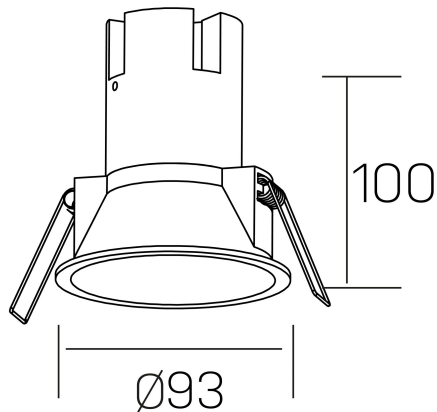

noon IP65
K50803.02.RF.BK-BK.38.ST.8.40.DA

GENERAL DETAILS

INSTALLATION	recessed with frame
FINISHES ALUMINIUM	Black-Black
LIGHT DIRECTION	Fixed
BEAM ANGLE	38°
INT/EXT IP DEGREE	IP 65
MATERIAL	Aluminio/Polycarbonato
IK DEGREE	IK03
UTILIZATION	Indoor
WARRANTY	3 years

ELECTRICAL DETAILS

LAMP	LED
POWER	10W
COLOUR TEMPERATURE	4000K
LUMINOUS FLUX	910 Lm
EFFICACY DIMMING	87 Lm/W
DIMABLE	DALI
DRIVER	Remote
CLASS PROTECTION	II
COLOUR RENDERING INDEX	CRI >80
VOLTAGE	220-240 V
FRECUENCIA	50-60 Hz
CURRENT INTENSITY	250 mA
LIFE TIME	35.000 h

GENERAL DIMENSIONS

DIMENSIONS	Ø 93 mm
CUT OUT	Ø 85 mm
HEIGHT	h 100 mm
DIMENSIONES DE EMBALAJE	95 × 95 × 110 mm
PESO NETO	0.25

*Please might expect a max.15% figure reduction in finishes other than white