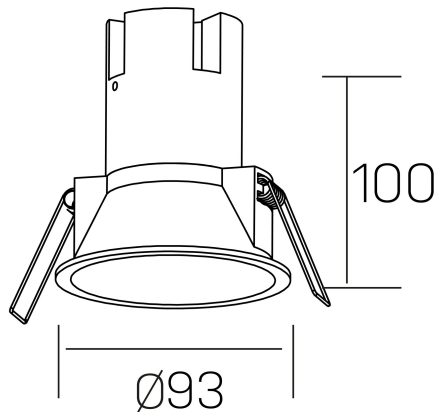

noon IP65
K50803.02.RF.BK-BK.38.ST.8.40

GENERAL DETAILS

INSTALLATION	recessed with frame
FINISHES ALUMINIUM	Black-Black
LIGHT DIRECTION	Fixed
BEAM ANGLE	38°
INT/EXT IP DEGREE	IP 65
MATERIAL	Aluminio/Polycarbonato
IK DEGREE	IK03
UTILIZATION	Indoor
WARRANTY	3 years

ELECTRICAL DETAILS

LAMP	LED
POWER	10W
COLOUR TEMPERATURE	4000K
LUMINOUS FLUX	910 Lm
EFFICACY DIMMING	87 Lm/W
DIMABLE	No Dim
DRIVER	Remote
CLASS PROTECTION	II
COLOUR RENDERING INDEX	CRI >80
VOLTAGE	220-240 V
FRECUENCIA	50-60 Hz
CURRENT INTENSITY	250 mA
LIFE TIME	35.000 h

GENERAL DIMENSIONS

DIMENSIONS	Ø 93 mm
CUT OUT	Ø 85 mm
HEIGHT	h 100 mm
DIMENSIONES DE EMBALAJE	95 × 95 × 110 mm
PESO NETO	0.25

*Please might expect a max.15% figure reduction in finishes other than white