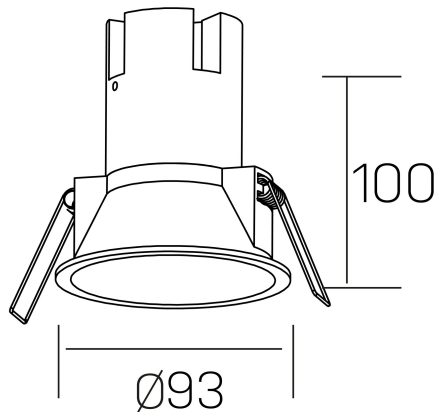

noon IP65
K50803.02.RF.BK-BK.38.ST.8.30.PC

GENERAL DETAILS

INSTALLATION	recessed with frame
FINISHES ALUMINIUM	Black-Black
LIGHT DIRECTION	Fixed
BEAM ANGLE	38°
INT/EXT IP DEGREE	IP 65
MATERIAL	Aluminio/Polycarbonato
IK DEGREE	IK03
UTILIZATION	Indoor
WARRANTY	3 years

ELECTRICAL DETAILS

LAMP	LED
POWER	10W
COLOUR TEMPERATURE	3000K
LUMINOUS FLUX	900 lm
EFFICACY DIMMING	86 Lm/W
DIMABLE	PHASE CUT
DRIVER	Remote
CLASS PROTECTION	II
COLOUR RENDERING INDEX	CRI >80
VOLTAGE	220-240 V
FRECUENCIA	50-60 Hz
CURRENT INTENSITY	250 mA
LIFE TIME	35.000 h

GENERAL DIMENSIONS

DIMENSIONS	Ø 93 mm
CUT OUT	Ø 85 mm
HEIGHT	h 100 mm
DIMENSIONES DE EMBALAJE	95 × 95 × 110 mm
PESO NETO	0.25

*Please might expect a max.15% figure reduction in finishes other than white