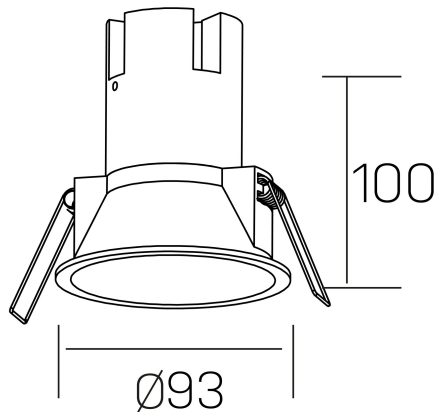

noon IP65
K50803.02.RF.BK-BK.38.ST.8.30.DA

GENERAL DETAILS

INSTALLATION	recessed with frame
FINISHES ALUMINIUM	Black-Black
LIGHT DIRECTION	Fixed
BEAM ANGLE	38°
INT/EXT IP DEGREE	IP 65
MATERIAL	Aluminio/Polycarbonato
IK DEGREE	IK03
UTILIZATION	Indoor
WARRANTY	3 years

ELECTRICAL DETAILS

LAMP	LED
POWER	10W
COLOUR TEMPERATURE	3000K
LUMINOUS FLUX	900 lm
EFFICACY DIMMING	86 Lm/W
DIMABLE	DALI
DRIVER	Remote
CLASS PROTECTION	II
COLOUR RENDERING INDEX	CRI >80
VOLTAGE	220-240 V
FRECUENCIA	50-60 Hz
CURRENT INTENSITY	250 mA
LIFE TIME	50.000 h

GENERAL DIMENSIONS

DIMENSIONS	Ø 93 mm
CUT OUT	Ø 85 mm
HEIGHT	h 100 mm
DIMENSIONES DE EMBALAJE	95 × 95 × 110 mm
PESO NETO	0.25

*Please might expect a max.15% figure reduction in finishes other than white