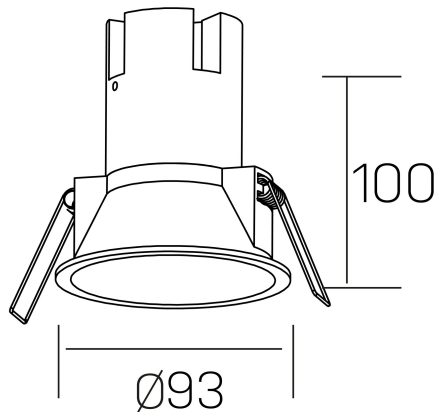

noon IP65
K50803.02.RF.BK-BK.38.ST.8.30.DA

GENERAL DETAILS

INSTALLATION	recessed with frame
FINISHES ALUMINIUM	Black-Black
LIGHT DIRECTION	Fixed
BEAM ANGLE	38°
INT/EXT IP DEGREE	IP 65
MATERIAL	Aluminio/Polycarbonato
IK DEGREE	IK03
UTILIZATION	Indoor
WARRANTY	3 years

ELECTRICAL DETAILS

LAMP	LED
POWER	10W
COLOUR TEMPERATURE	3000K
LUMINOUS FLUX	900 lm
EFFICACY DIMMING	86 Lm/W
DIMABLE	DALI
DRIVER	Remote
CLASS PROTECTION	II
COLOUR RENDERING INDEX	CRI >80
VOLTAGE	220-240 V
FRECUENCIA	50-60 Hz
CURRENT INTENSITY	250 mA
LIFE TIME	35.000 h

GENERAL DIMENSIONS

DIMENSIONS	Ø 93 mm
CUT OUT	Ø 85 mm
HEIGHT	h 100 mm
DIMENSIONES DE EMBALAJE	95 × 95 × 110 mm
PESO NETO	0.25

*Please might expect a max.15% figure reduction in finishes other than white