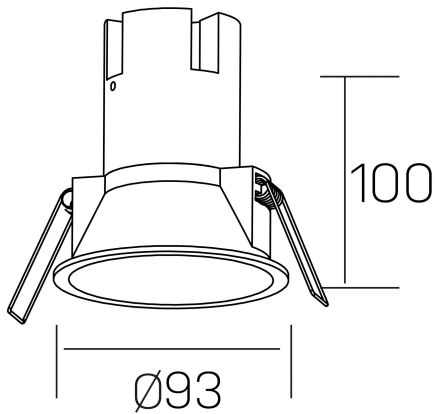

**noon IP65**  
K50803.02.RF.BK-BK.38.ST.8.30.D1

#### GENERAL DETAILS

INSTALLATION	recessed with frame
FINISHES ALUMINIUM	Black-Black
LIGHT DIRECTION	Fixed
BEAM ANGLE	38°
INT/EXT IP DEGREE	IP 65
MATERIAL	Aluminio/Polycarbonato
IK DEGREE	IK03
UTILIZATION	Indoor
WARRANTY	3 years

#### ELECTRICAL DETAILS

LAMP	LED
POWER	10W
COLOUR TEMPERATURE	3000K
LUMINOUS FLUX	900 lm
EFFICACY DIMMING	86 Lm/W
DIMABLE	1.10v
DRIVER	Remote
CLASS PROTECTION	II
COLOUR RENDERING INDEX	CRI >80
VOLTAGE	220-240 V
FRECUENCIA	50-60 Hz
CURRENT INTENSITY	250 mA
LIFE TIME	50.000 h

#### GENERAL DIMENSIONS

DIMENSIONS	Ø 93 mm
CUT OUT	Ø 85 mm
HEIGHT	h 100 mm
DIMENSIONES DE EMBALAJE	95 × 95 × 110 mm
PESO NETO	0.25

\*Please might expect a max.15% figure reduction in finishes other than white