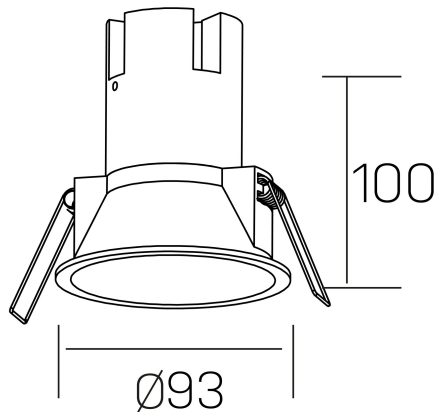

noon IP65
K50803.02.RF.BK-BK.38.ST.8.30.D1

GENERAL DETAILS

INSTALLATION	recessed with frame
FINISHES ALUMINIUM	Black-Black
LIGHT DIRECTION	Fixed
BEAM ANGLE	38°
INT/EXT IP DEGREE	IP 65
MATERIAL	Aluminio/Polycarbonato
IK DEGREE	IK03
UTILIZATION	Indoor
WARRANTY	3 years

ELECTRICAL DETAILS

LAMP	LED
POWER	10W
COLOUR TEMPERATURE	3000K
LUMINOUS FLUX	900 lm
EFFICACY DIMMING	86 Lm/W
DIMABLE	1.10v
DRIVER	Remote
CLASS PROTECTION	II
COLOUR RENDERING INDEX	CRI >80
VOLTAGE	220-240 V
FRECUENCIA	50-60 Hz
CURRENT INTENSITY	250 mA
LIFE TIME	35.000 h

GENERAL DIMENSIONS

DIMENSIONS	Ø 93 mm
CUT OUT	Ø 85 mm
HEIGHT	h 100 mm
DIMENSIONES DE EMBALAJE	95 × 95 × 110 mm
PESO NETO	0.25

*Please might expect a max.15% figure reduction in finishes other than white