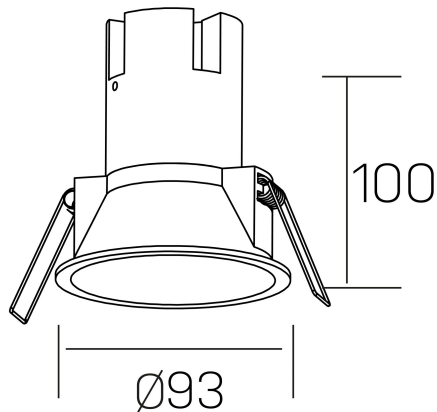

**noon IP65**  
K50803.02.RF.BK-BK.38.ST.8.27.PC

#### GENERAL DETAILS

INSTALLATION	recessed with frame
FINISHES ALUMINIUM	Black-Black
LIGHT DIRECTION	Fixed
BEAM ANGLE	38°
INT/EXT IP DEGREE	IP 65
MATERIAL	Aluminio/Polycarbonato
IK DEGREE	IK03
UTILIZATION	Indoor
WARRANTY	3 years

#### ELECTRICAL DETAILS

LAMP	LED
POWER	10W
COLOUR TEMPERATURE	2700K
LUMINOUS FLUX	890 Lm
EFFICACY DIMMING	85 Lm/W
DIMABLE	PHASE CUT
DRIVER	Remote
CLASS PROTECTION	II
COLOUR RENDERING INDEX	CRI >80
VOLTAGE	220-240 V
FRECUENCIA	50-60 Hz
CURRENT INTENSITY	250 mA
LIFE TIME	50.000 h

#### GENERAL DIMENSIONS

DIMENSIONS	Ø 93 mm
CUT OUT	Ø 85 mm
HEIGHT	h 100 mm
DIMENSIONES DE EMBALAJE	95 × 95 × 110 mm
PESO NETO	0.25

\*Please might expect a max.15% figure reduction in finishes other than white