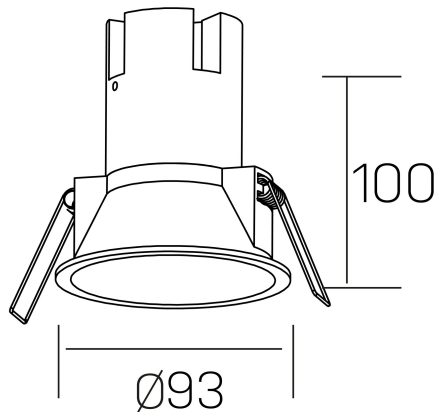

**noon IP65**  
K50803.02.RF.BK-BK.38.ST.8.27.PC

#### GENERAL DETAILS

INSTALLATION	recessed with frame
FINISHES ALUMINIUM	Black-Black
LIGHT DIRECTION	Fixed
BEAM ANGLE	38°
INT/EXT IP DEGREE	IP 65
MATERIAL	Aluminio/Polycarbonato
IK DEGREE	IK03
UTILIZATION	Indoor
WARRANTY	3 years

#### ELECTRICAL DETAILS

LAMP	LED
POWER	10W
COLOUR TEMPERATURE	2700K
LUMINOUS FLUX	890 Lm
EFFICACY DIMMING	85 Lm/W
DIMABLE	PHASE CUT
DRIVER	Remote
CLASS PROTECTION	II
COLOUR RENDERING INDEX	CRI >80
VOLTAGE	220-240 V
FRECUENCIA	50-60 Hz
CURRENT INTENSITY	250 mA
LIFE TIME	35.000 h

#### GENERAL DIMENSIONS

DIMENSIONS	Ø 93 mm
CUT OUT	Ø 85 mm
HEIGHT	h 100 mm
DIMENSIONES DE EMBALAJE	95 × 95 × 110 mm
PESO NETO	0.25

\*Please might expect a max.15% figure reduction in finishes other than white