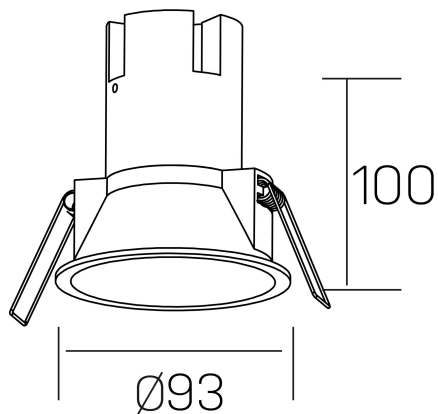

noon IP65
K50803.02.RF.BK-BK.38.ST.8.27.DA

GENERAL DETAILS

INSTALLATION	recessed with frame
FINISHES ALUMINIUM	Black-Black
LIGHT DIRECTION	Fixed
BEAM ANGLE	38°
INT/EXT IP DEGREE	IP 65
MATERIAL	Aluminio/Polycarbonato
IK DEGREE	IK03
UTILIZATION	Indoor
WARRANTY	5 years

ELECTRICAL DETAILS

LAMP	LED
POWER	10W
COLOUR TEMPERATURE	2700K
LUMINOUS FLUX	890 Lm
EFFICACY DIMMING	85 Lm/W
DIMABLE	DALI
DRIVER	Remote
CLASS PROTECTION	II
COLOUR RENDERING INDEX	CRI >80
VOLTAGE	220-240 V
CURRENT INTENSITY	250 mA
LIFE TIME	50.000 h

GENERAL DIMENSIONS

DIMENSIONS	Ø 93 mm
CUT OUT	Ø 85 mm
HEIGHT	h 100 mm
DIMENSIONES DE EMBALAJE	95 × 95 × 110 mm
PESO NETO	0.25

*Please might expect a max.15% figure reduction in finishes other than white