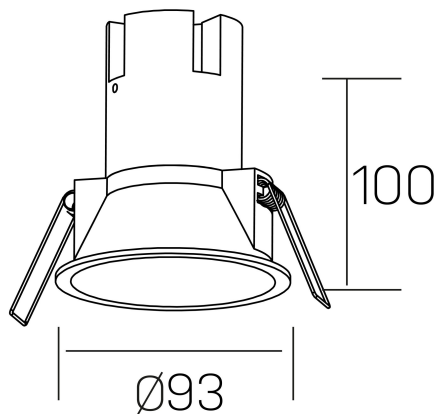

noon IP65
K50803.02.RF.BK-BK.38.ST.8.27

GENERAL DETAILS

INSTALLATION	recessed with frame
FINISHES ALUMINIUM	Black-Black
LIGHT DIRECTION	Fixed
BEAM ANGLE	38°
INT/EXT IP DEGREE	IP 65
MATERIAL	Aluminio/Polycarbonato
IK DEGREE	IK03
UTILIZATION	Indoor
WARRANTY	3 years

ELECTRICAL DETAILS

LAMP	LED
POWER	10W
COLOUR TEMPERATURE	2700K
LUMINOUS FLUX	890 Lm
EFFICACY DIMMING	85 Lm/W
DIMABLE	No Dim
DRIVER	Remote
CLASS PROTECTION	II
COLOUR RENDERING INDEX	CRI >80
VOLTAGE	220-240 V
FRECUENCIA	50-60 Hz
CURRENT INTENSITY	250 mA
LIFE TIME	35.000 h

GENERAL DIMENSIONS

DIMENSIONS	Ø 93 mm
CUT OUT	Ø 85 mm
HEIGHT	h 100 mm
DIMENSIONES DE EMBALAJE	95 × 95 × 110 mm
PESO NETO	0.25

*Please might expect a max.15% figure reduction in finishes other than white