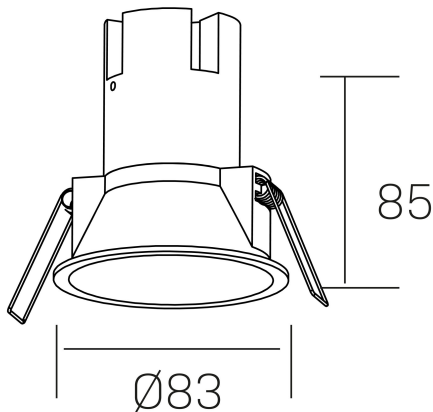

**noon IP65**  
K50803.01.RF.WH-WH.38.ST.8.40.D1

#### GENERAL DETAILS

INSTALLATION	recessed with frame
FINISHES ALUMINIUM	White-White
LIGHT DIRECTION	Fixed
BEAM ANGLE	38°
INT/EXT IP DEGREE	IP 65
MATERIAL	Aluminio/Polycarbonato
IK DEGREE	IK03
UTILIZATION	Indoor
WARRANTY	3 years

#### ELECTRICAL DETAILS

LAMP	LED
POWER	7 W
COLOUR TEMPERATURE	4000K
LUMINOUS FLUX	595 lm
EFFICACY DIMMING	79 Lm/W
DIMABLE	1.10v
DRIVER	Remote
CLASS PROTECTION	II
COLOUR RENDERING INDEX	CRI >80
VOLTAGE	220-240 V
FRECUENCIA	50-60 Hz
CURRENT INTENSITY	160 mA
LIFE TIME	35.000 h

#### GENERAL DIMENSIONS

DIMENSIONS	Ø 83 mm
CUT OUT	Ø 75 mm
HEIGHT	h 85 mm
DIMENSIONES DE EMBALAJE	95 × 95 × 110 mm
PESO NETO	0.25

\*Please might expect a max.15% figure reduction in finishes other than white