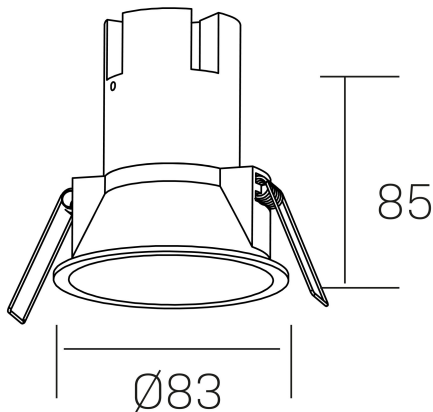

noon IP65
K50803.01.RF.WH-WH.38.ST.8.40

GENERAL DETAILS

INSTALLATION	recessed with frame
FINISHES ALUMINIUM	White-White
LIGHT DIRECTION	Fixed
BEAM ANGLE	38°
INT/EXT IP DEGREE	IP 65
MATERIAL	Aluminio/Polycarbonato
IK DEGREE	IK03
UTILIZATION	Indoor
WARRANTY	3 years

ELECTRICAL DETAILS

LAMP	LED
POWER	7 W
COLOUR TEMPERATURE	4000K
LUMINOUS FLUX	595 lm
EFFICACY DIMMING	79 Lm/W
DIMABLE	No Dim
DRIVER	Remote
CLASS PROTECTION	II
COLOUR RENDERING INDEX	CRI >80
VOLTAGE	220-240 V
FRECUENCIA	50-60 Hz
CURRENT INTENSITY	160 mA
LIFE TIME	50.000 h

GENERAL DIMENSIONS

DIMENSIONS	Ø 83 mm
CUT OUT	Ø 75 mm
HEIGHT	h 85 mm
DIMENSIONES DE EMBALAJE	95 × 95 × 110 mm
PESO NETO	0.25

*Please might expect a max.15% figure reduction in finishes other than white