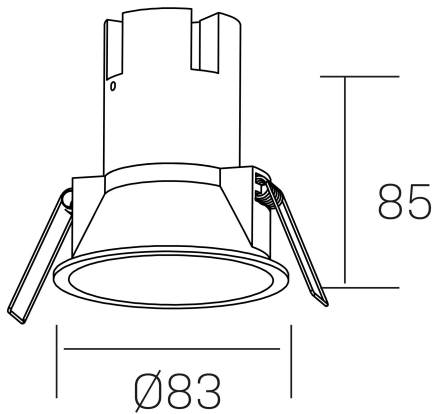

noon IP65
K50803.01.RF.WH-WH.38.ST.8.40

GENERAL DETAILS

INSTALLATION	recessed with frame
FINISHES ALUMINIUM	White-White
LIGHT DIRECTION	Fixed
BEAM ANGLE	38°
INT/EXT IP DEGREE	IP 65
MATERIAL	Aluminio/Polycarbonato
IK DEGREE	IK03
UTILIZATION	Indoor
WARRANTY	3 years

ELECTRICAL DETAILS

LAMP	LED
POWER	7 W
COLOUR TEMPERATURE	4000K
LUMINOUS FLUX	595 lm
EFFICACY DIMMING	79 Lm/W
DIMABLE	No Dim
DRIVER	Remote
CLASS PROTECTION	II
COLOUR RENDERING INDEX	CRI >80
VOLTAGE	220-240 V
FRECUENCIA	50-60 Hz
CURRENT INTENSITY	160 mA
LIFE TIME	35.000 h

GENERAL DIMENSIONS

DIMENSIONS	Ø 83 mm
CUT OUT	Ø 75 mm
HEIGHT	h 85 mm
DIMENSIONES DE EMBALAJE	95 × 95 × 110 mm
PESO NETO	0.25

*Please might expect a max.15% figure reduction in finishes other than white