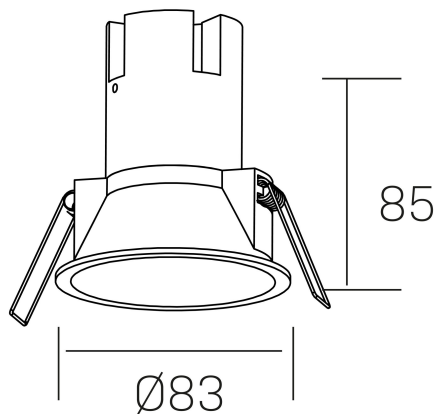

**noon IP65**  
K50803.01.RF.WH-WH.38.ST.8.30

#### GENERAL DETAILS

INSTALLATION	recessed with frame
FINISHES ALUMINIUM	White-White
LIGHT DIRECTION	Fixed
BEAM ANGLE	38°
INT/EXT IP DEGREE	IP 65
MATERIAL	Aluminio/Polycarbonato
IK DEGREE	IK03
UTILIZATION	Indoor
WARRANTY	3 years

#### ELECTRICAL DETAILS

LAMP	LED
POWER	7 W
COLOUR TEMPERATURE	3000K
LUMINOUS FLUX	585 Lm
EFFICACY DIMMING	78 Lm/W
DIMABLE	No Dim
DRIVER	Remote
CLASS PROTECTION	II
COLOUR RENDERING INDEX	CRI >80
VOLTAGE	220-240 V
FRECUENCIA	50-60 Hz
CURRENT INTENSITY	160 mA
LIFE TIME	50.000 h

#### GENERAL DIMENSIONS

DIMENSIONS	Ø 83 mm
CUT OUT	Ø 75 mm
HEIGHT	h 85 mm
DIMENSIONES DE EMBALAJE	95 × 95 × 110 mm
PESO NETO	0.25

\*Please might expect a max.15% figure reduction in finishes other than white