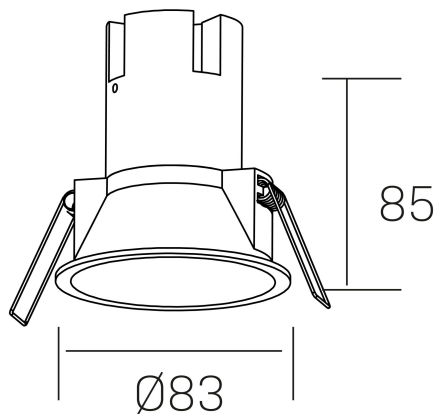

noon IP65
K50803.01.RF.WH-WH.38.ST.8.30

GENERAL DETAILS

INSTALLATION	recessed with frame
FINISHES ALUMINIUM	White-White
LIGHT DIRECTION	Fixed
BEAM ANGLE	38°
INT/EXT IP DEGREE	IP 65
MATERIAL	Aluminio/Polycarbonato
IK DEGREE	IK03
UTILIZATION	Indoor
WARRANTY	3 years

ELECTRICAL DETAILS

LAMP	LED
POWER	7 W
COLOUR TEMPERATURE	3000K
LUMINOUS FLUX	585 Lm
EFFICACY DIMMING	78 Lm/W
DIMABLE	No Dim
DRIVER	Remote
CLASS PROTECTION	II
COLOUR RENDERING INDEX	CRI >80
VOLTAGE	220-240 V
FRECUENCIA	50-60 Hz
CURRENT INTENSITY	160 mA
LIFE TIME	35.000 h

GENERAL DIMENSIONS

DIMENSIONS	Ø 83 mm
CUT OUT	Ø 75 mm
HEIGHT	h 85 mm
DIMENSIONES DE EMBALAJE	95 × 95 × 110 mm
PESO NETO	0.25

*Please might expect a max.15% figure reduction in finishes other than white