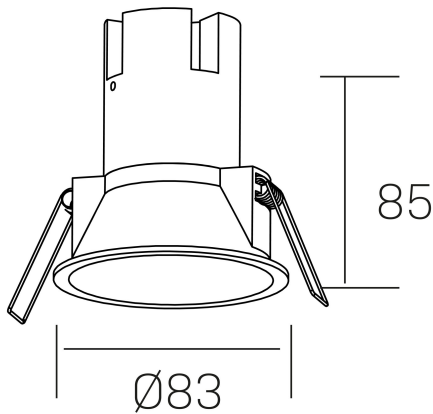

**noon IP65**  
K50803.01.RF.WH-WH.38.ST.8.27.D1

#### GENERAL DETAILS

INSTALLATION	recessed with frame
FINISHES ALUMINIUM	White-White
LIGHT DIRECTION	Fixed
BEAM ANGLE	38°
INT/EXT IP DEGREE	IP 65
MATERIAL	Aluminio/Polycarbonato
IK DEGREE	IK03
UTILIZATION	Indoor
WARRANTY	3 years

#### ELECTRICAL DETAILS

LAMP	LED
POWER	7 W
COLOUR TEMPERATURE	2700K
LUMINOUS FLUX	575 Lm
EFFICACY DIMMING	77 Lm/W
DIMABLE	1.10v
DRIVER	Remote
CLASS PROTECTION	II
COLOUR RENDERING INDEX	CRI >80
VOLTAGE	220-240 V
FRECUENCIA	50-60 Hz
CURRENT INTENSITY	160 mA
LIFE TIME	35.000 h

#### GENERAL DIMENSIONS

DIMENSIONS	Ø 83 mm
CUT OUT	Ø 75 mm
HEIGHT	h 85 mm
DIMENSIONES DE EMBALAJE	95 × 95 × 110 mm
PESO NETO	0.25

\*Please might expect a max.15% figure reduction in finishes other than white